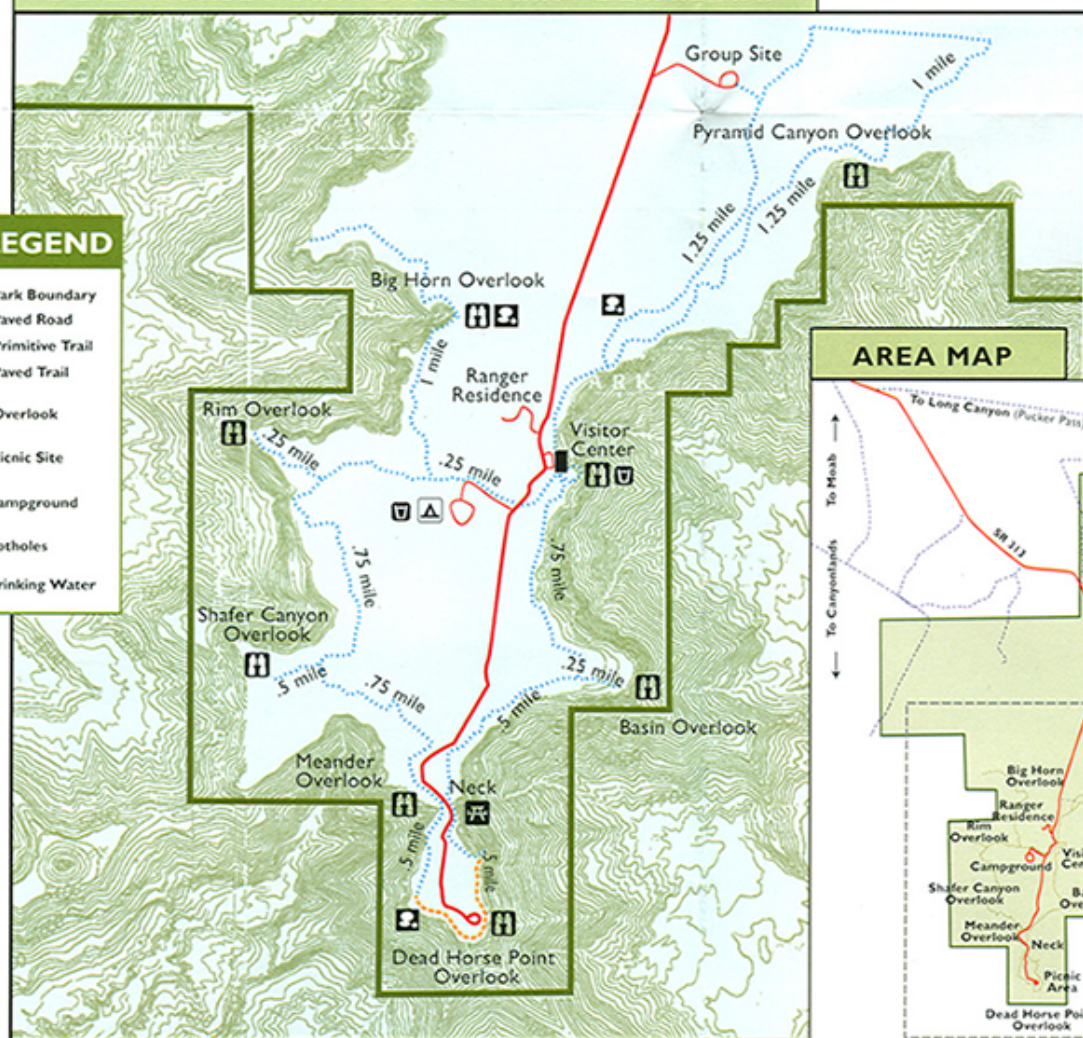

DEAD HORSE POINT STATE PARK - DETAIL MAP

MAP LEGEND

-  Park Boundary
-  Paved Road
-  Primitive Trail
-  Paved Trail
-  Overlook
-  Picnic Site
-  Campground
-  Potholes
-  Drinking Water

AREA MAP

VICINITY MAP