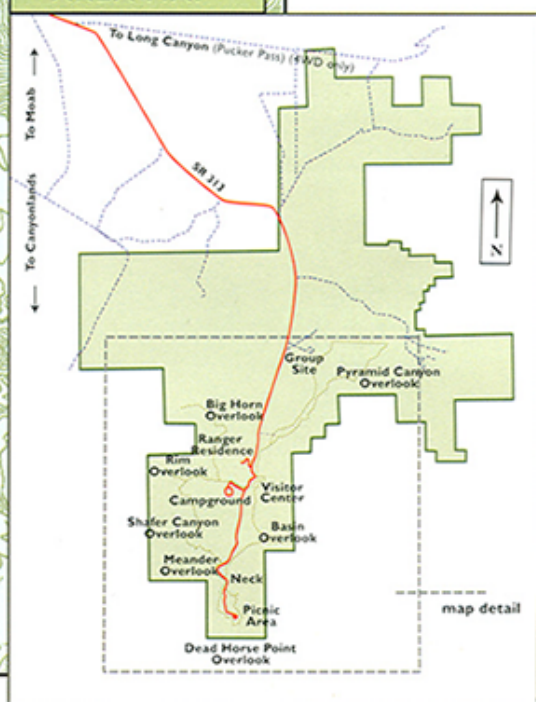

DEAD HORSE POINT STATE PARK - DETAIL MAP

MAP LEGEND

-  Park Boundary
-  Paved Road
-  Primitive Trail
-  Paved Trail
-  Overlook
-  Picnic Site
-  Campground
-  Potholes
-  Drinking Water

AREA MAP

VICINITY MAP