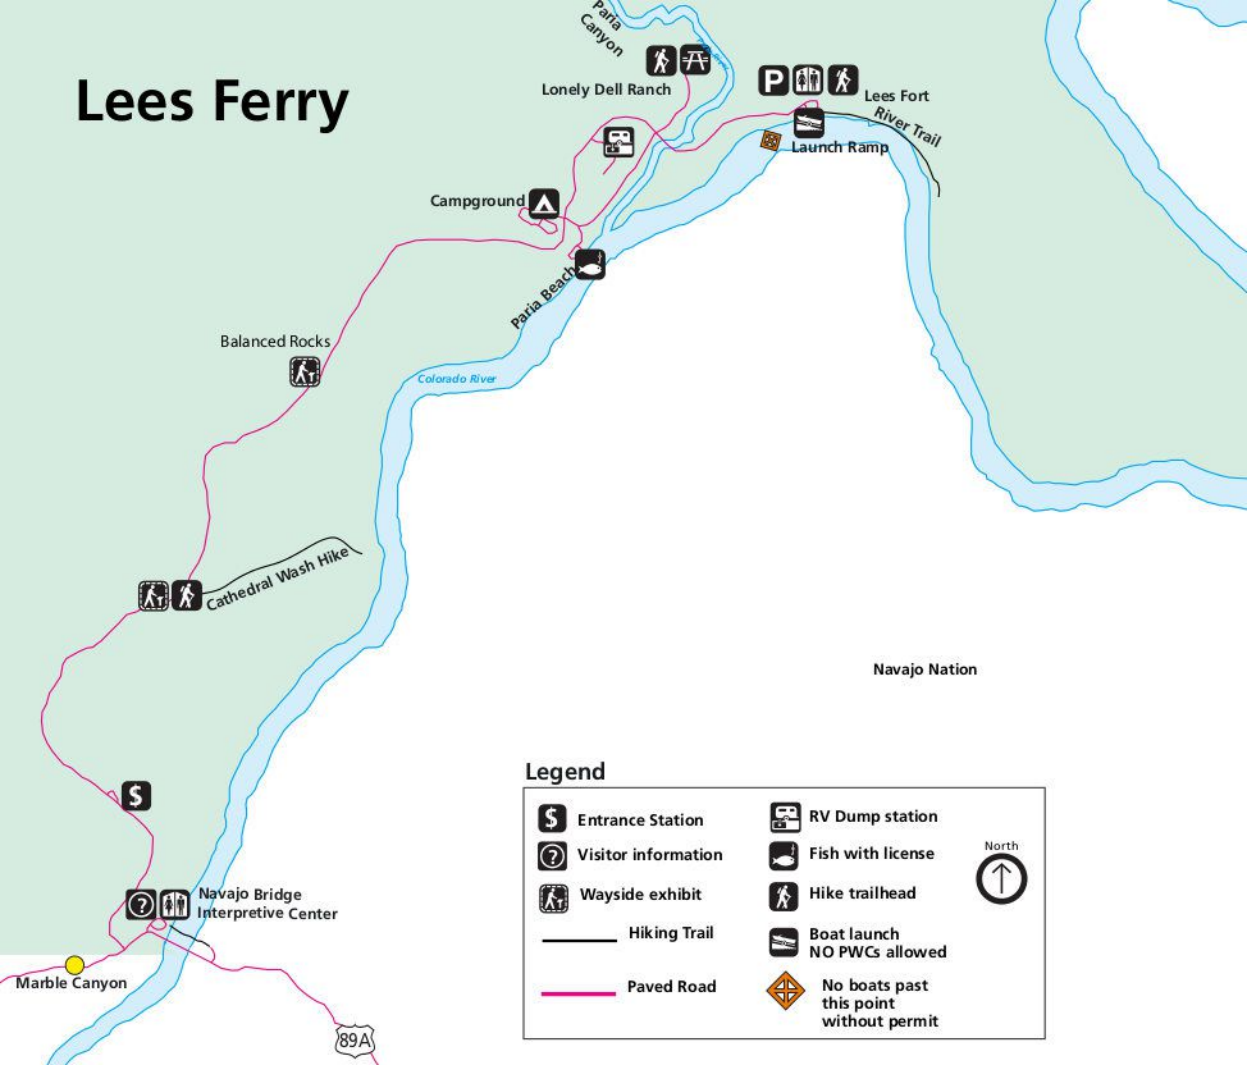

Lees Ferry

Legend

 Entrance Station

 Visitor information

 Wayside exhibit

 Hiking Trail

 Paved Road

 RV Dump station

 Fish with license

 Hike trailhead

 Boat launch
NO PWCs allowed

 No boats past
this point
without permit