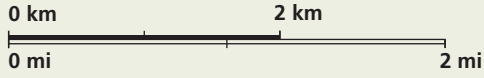

Many Glacier Valley Trails - Destinations and Elevation Change

- 1 Apikuni Falls - gains 640 ft.
- 2 Cracker Lake - gains 1300 ft.
- 3 Granite Park Chalet - gains 2228 ft.
- 4 Grinnell Glacier - gains 1600 ft.
- 5 Grinnell Lake - gains 40 ft.
- 6 Iceberg Lake - gains 1200 ft.
- 7 Morning Eagle Falls - gains 540 ft.
- 8 Piegan Pass - gains 2540 ft.
- 9 Ptarmigan Falls - gains 700 ft.
- 10 Ptarmigan Tunnel - gains 2300 ft.
- 11 Redrock Falls - gains 200 ft.
- 12 Swiftcurrent Pass - gains 2285 ft.

- Roads
- Trails
- Mileage Markers
- Creeks
- Pit Toilet
- Backcountry Campground

To increase accuracy, these mileages are derived from Geographic Information Systems data, which takes terrain into account. These mileages may differ from those found in some publications and trail signs.