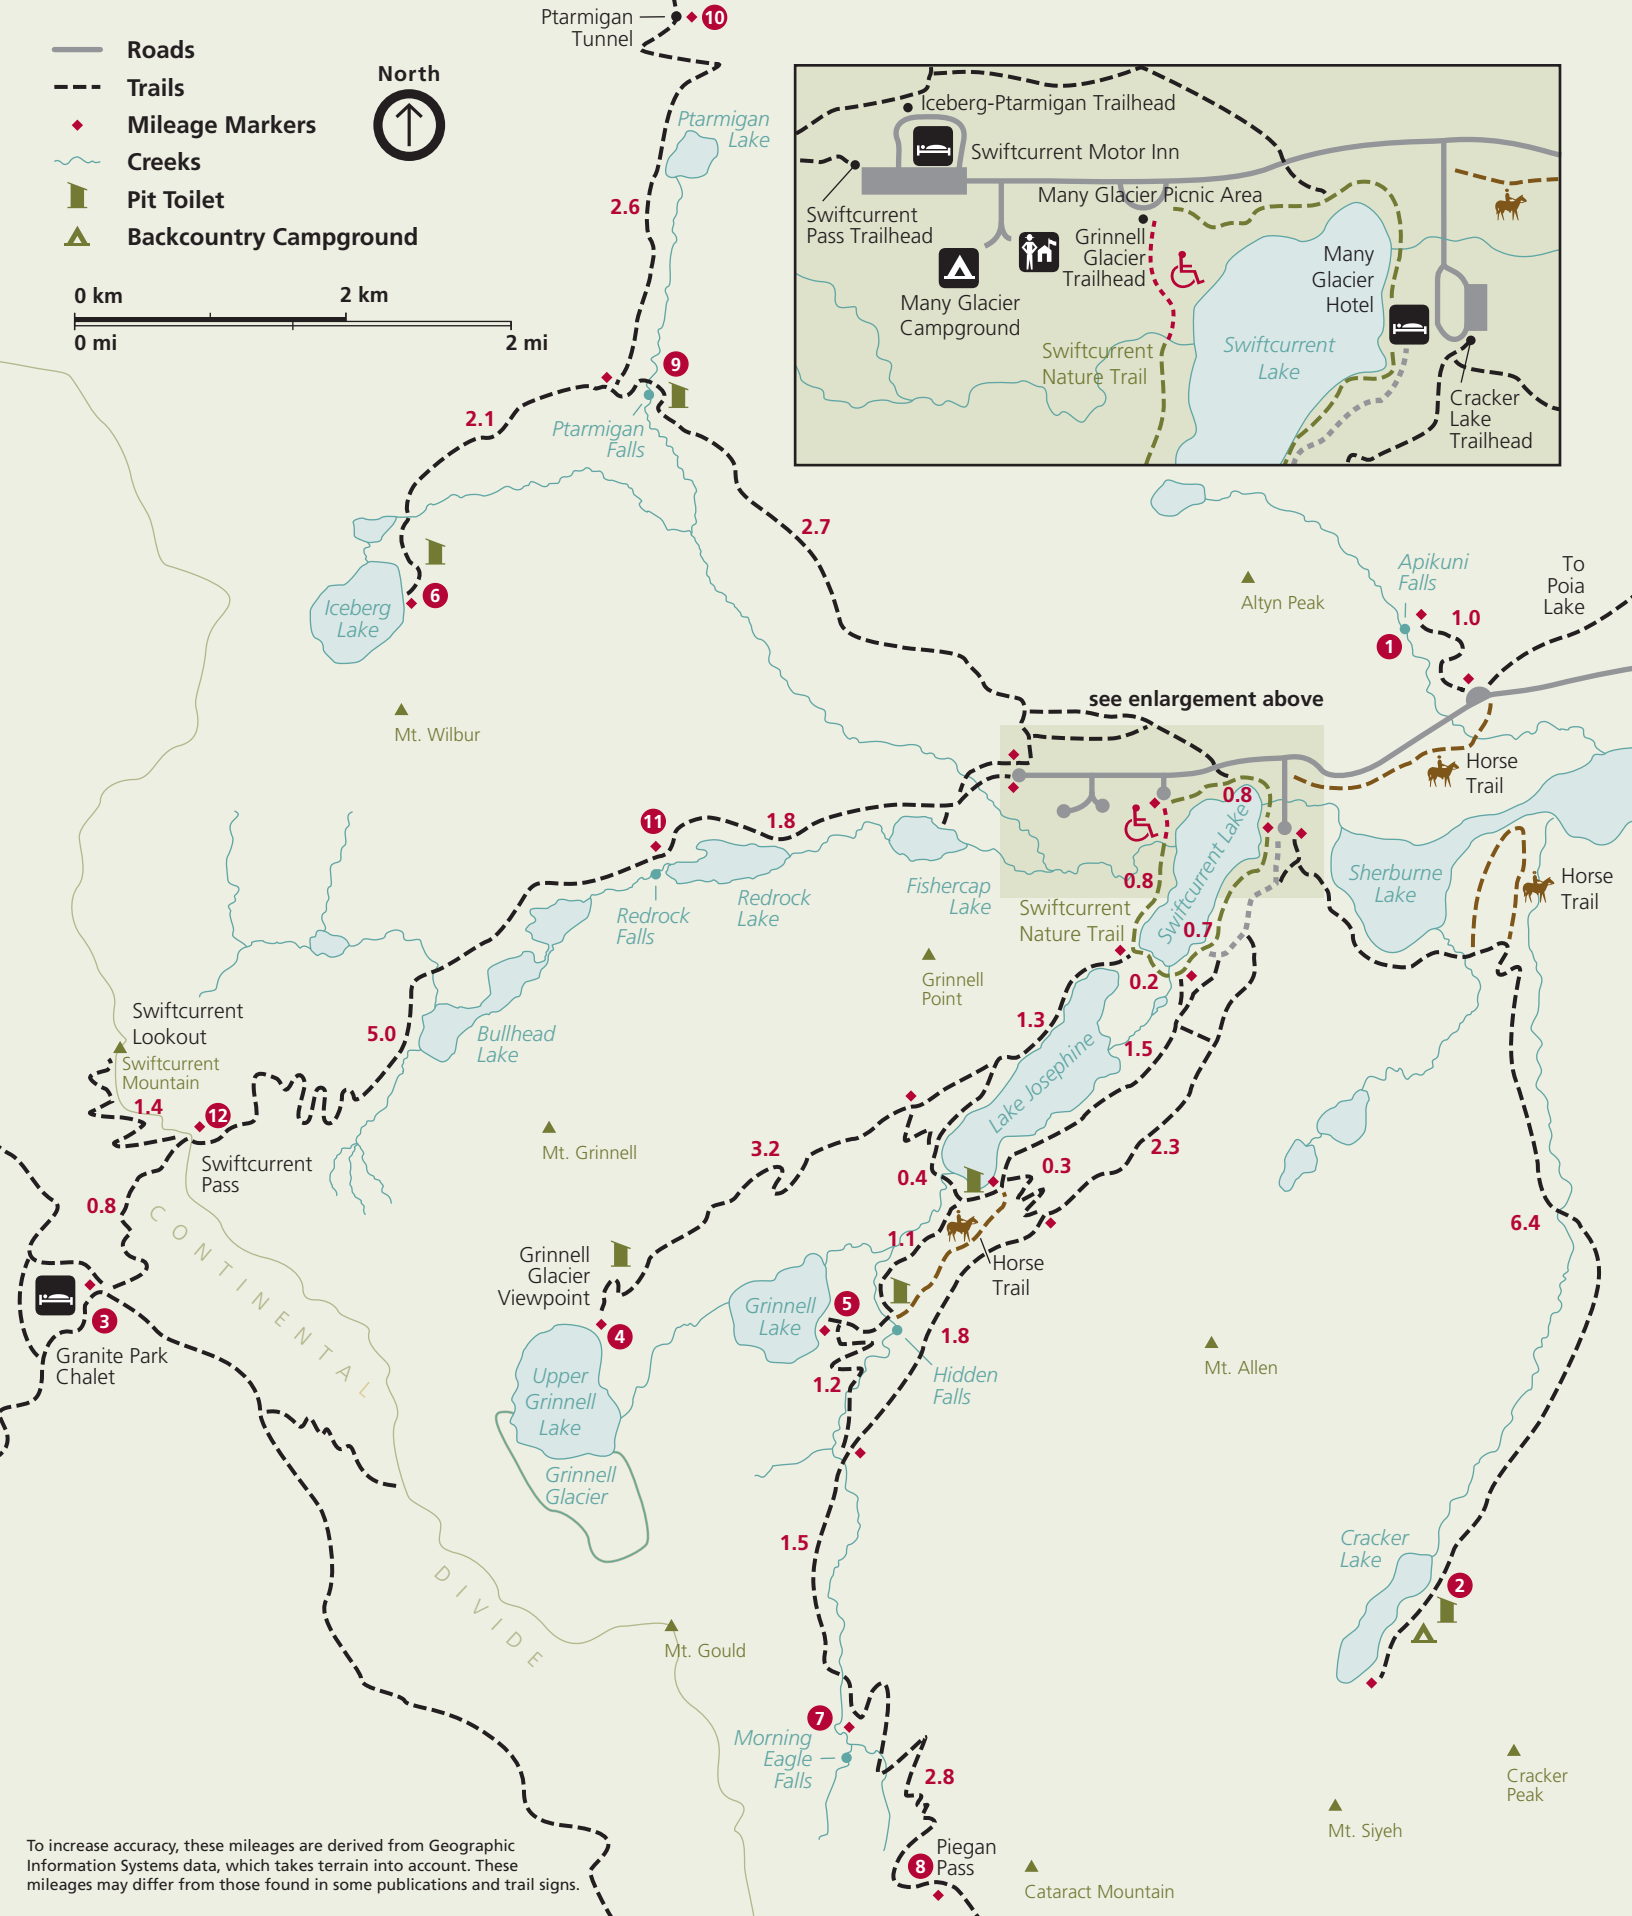

Many Glacier Valley Trails - Destinations and Elevation Change

- 1 Apikuni Falls - gains 640 ft.
- 2 Cracker Lake - gains 1300 ft.
- 3 Granite Park Chalet - gains 2228 ft.
- 4 Grinnell Glacier - gains 1600 ft.
- 5 Grinnell Lake - gains 40 ft.
- 6 Iceberg Lake - gains 1200 ft.
- 7 Morning Eagle Falls - gains 540 ft.
- 8 Piegan Pass - gains 2540 ft.
- 9 Ptarmigan Falls - gains 700 ft.
- 10 Ptarmigan Tunnel - gains 2300 ft.
- 11 Redrock Falls - gains 200 ft.
- 12 Swiftcurrent Pass - gains 2285 ft.

- Roads
- Trails
- Mileage Markers
- Creeks
- Pit Toilet
- Backcountry Campground

To increase accuracy, these mileages are derived from Geographic Information Systems data, which takes terrain into account. These mileages may differ from those found in some publications and trail signs.