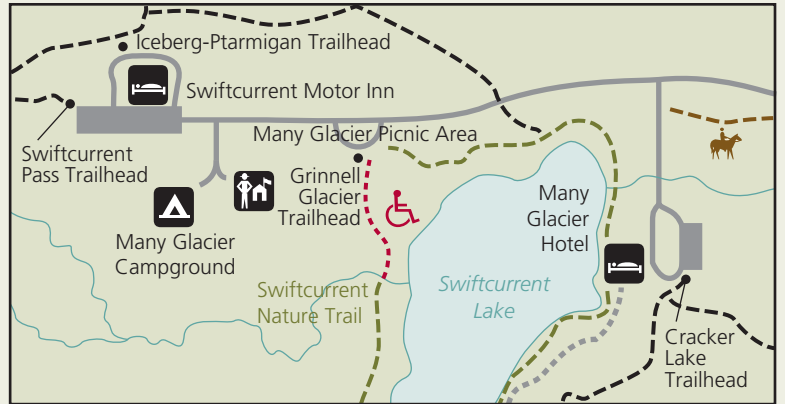

Many Glacier Valley Trails - Destinations and Elevation Change

- 1 Apikuni Falls - gains 640 ft.
- 2 Cracker Lake - gains 1300 ft.
- 3 Granite Park Chalet - gains 2228 ft.
- 4 Grinnell Glacier - gains 1600 ft.
- 5 Grinnell Lake - gains 40 ft.
- 6 Iceberg Lake - gains 1200 ft.
- 7 Morning Eagle Falls - gains 540 ft.
- 8 Piegan Pass - gains 2540 ft.
- 9 Ptarmigan Falls - gains 700 ft.
- 10 Ptarmigan Tunnel - gains 2300 ft.
- 11 Redrock Falls - gains 200 ft.
- 12 Swiftcurrent Pass - gains 2285 ft.

- Roads
- Trails
- Mileage Markers
- Creeks
- Pit Toilet
- Backcountry Campground

To increase accuracy, these mileages are derived from Geographic Information Systems data, which takes terrain into account. These mileages may differ from those found in some publications and trail signs.