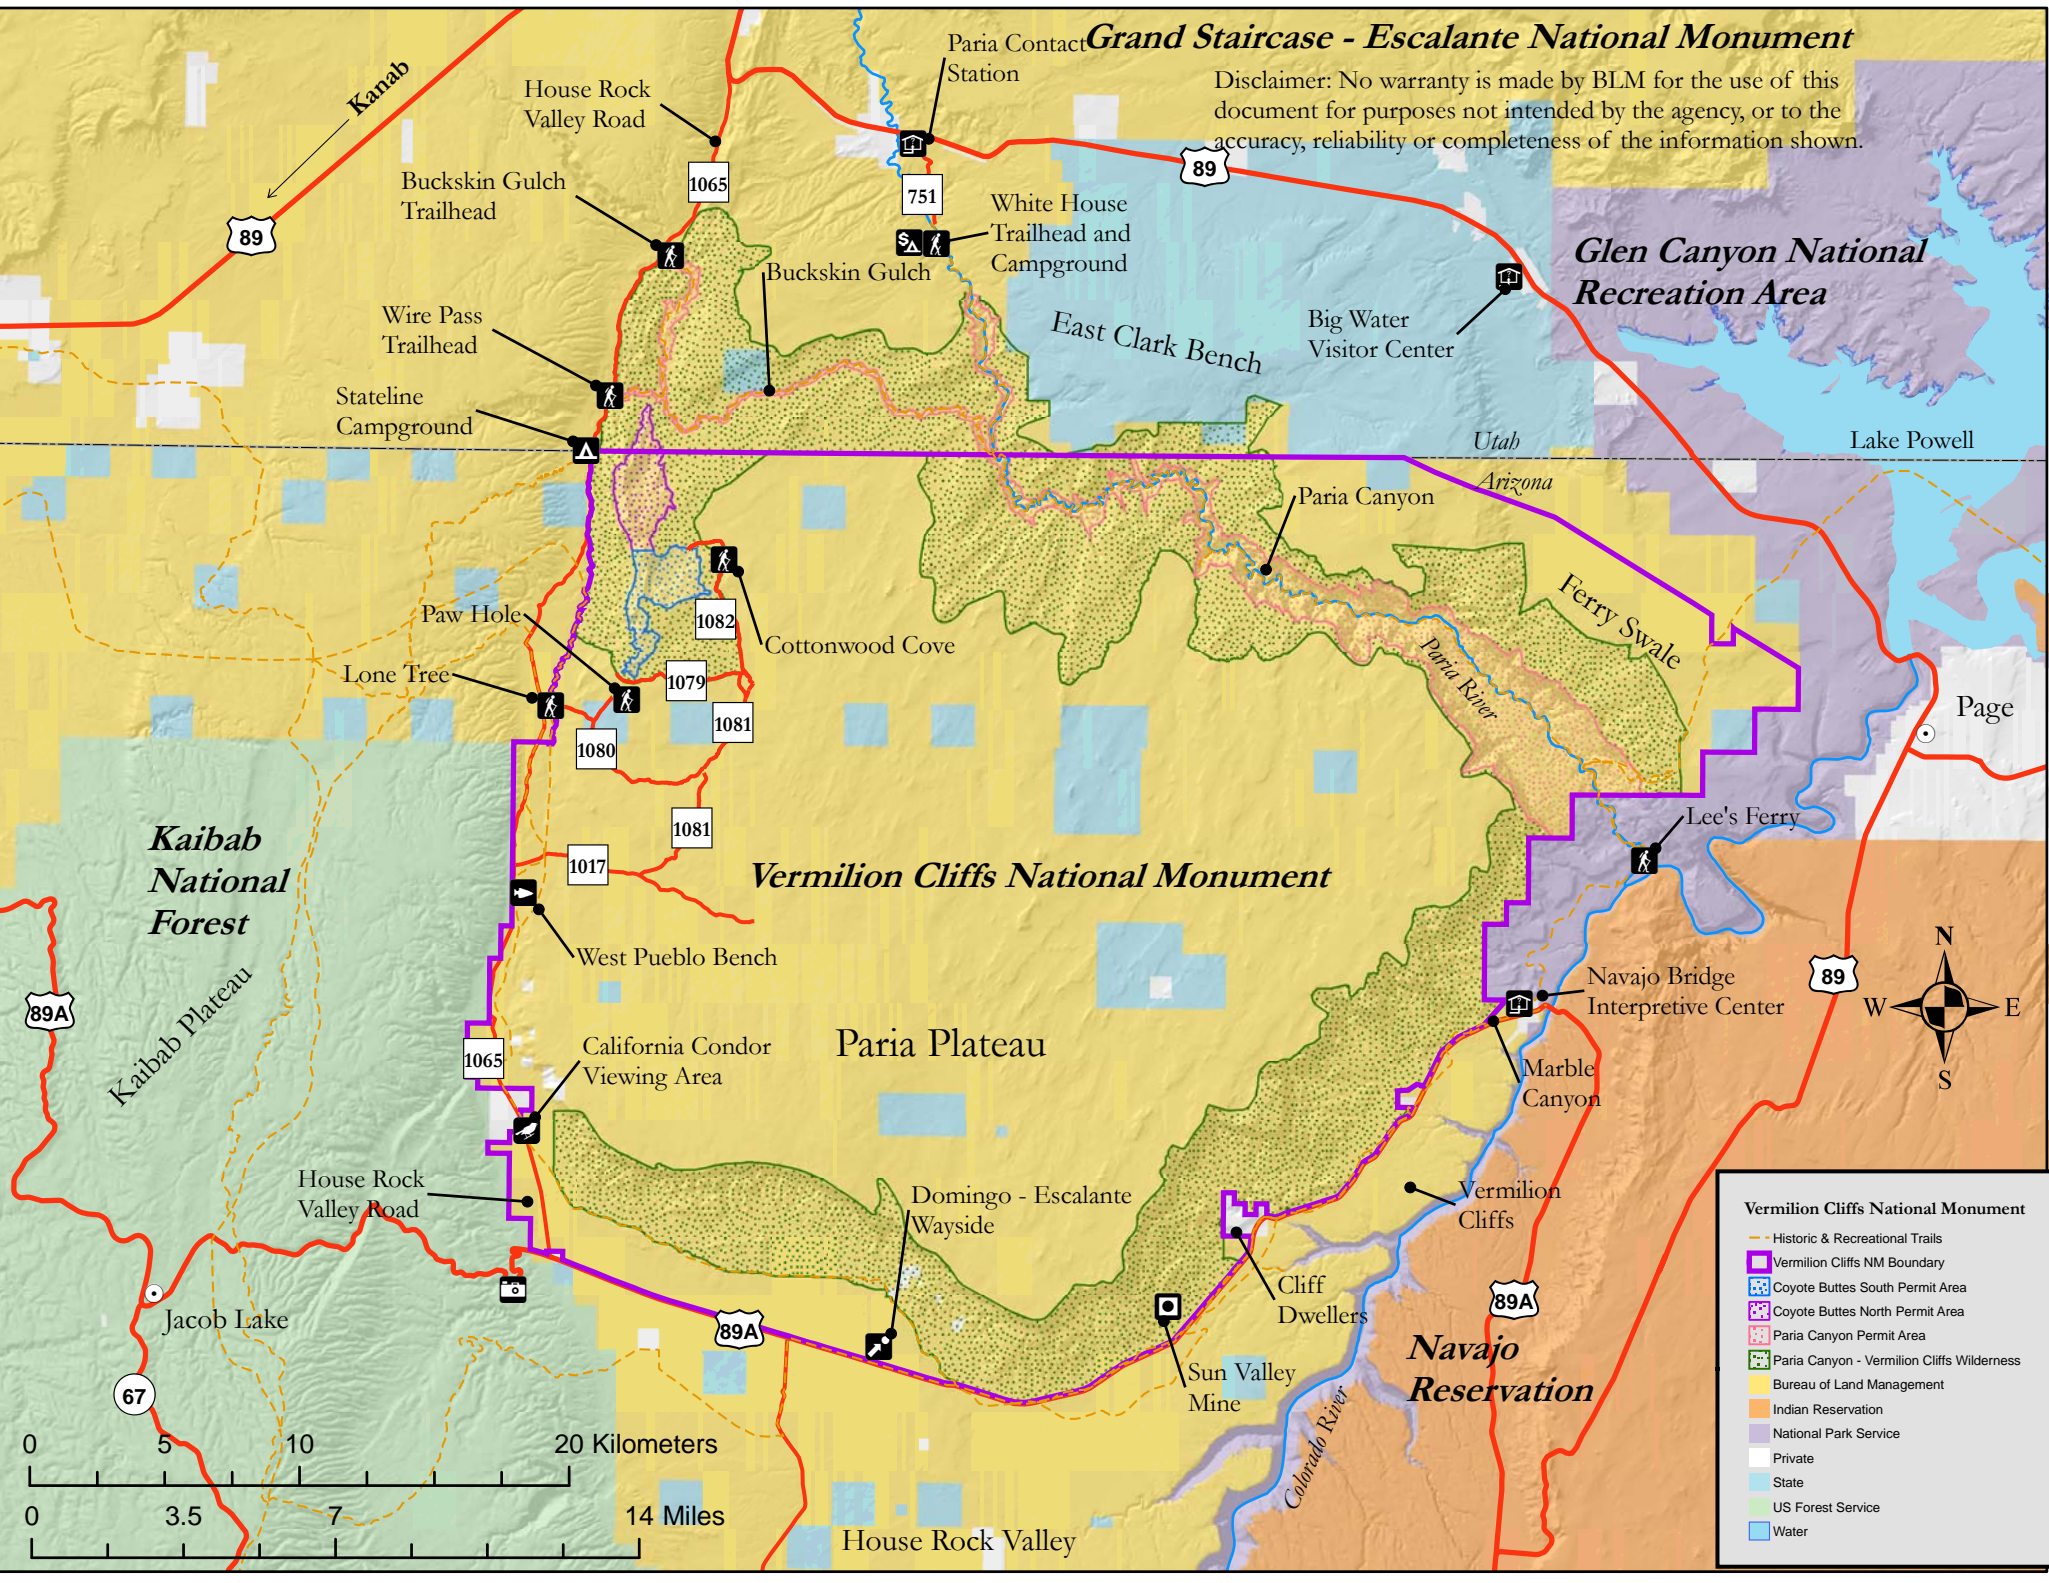

Grand Staircase - Escalante National Monument

Disclaimer: No warranty is made by BLM for the use of this document for purposes not intended by the agency, or to the accuracy, reliability or completeness of the information shown.

Vermilion Cliffs National Monument

- Historic & Recreational Trails
- Vermilion Cliffs NM Boundary
- Coyote Buttes South Permit Area
- Coyote Buttes North Permit Area
- Paria Canyon Permit Area
- Paria Canyon - Vermilion Cliffs Wilderness
- Bureau of Land Management
- Indian Reservation
- National Park Service
- Private
- State
- US Forest Service
- Water