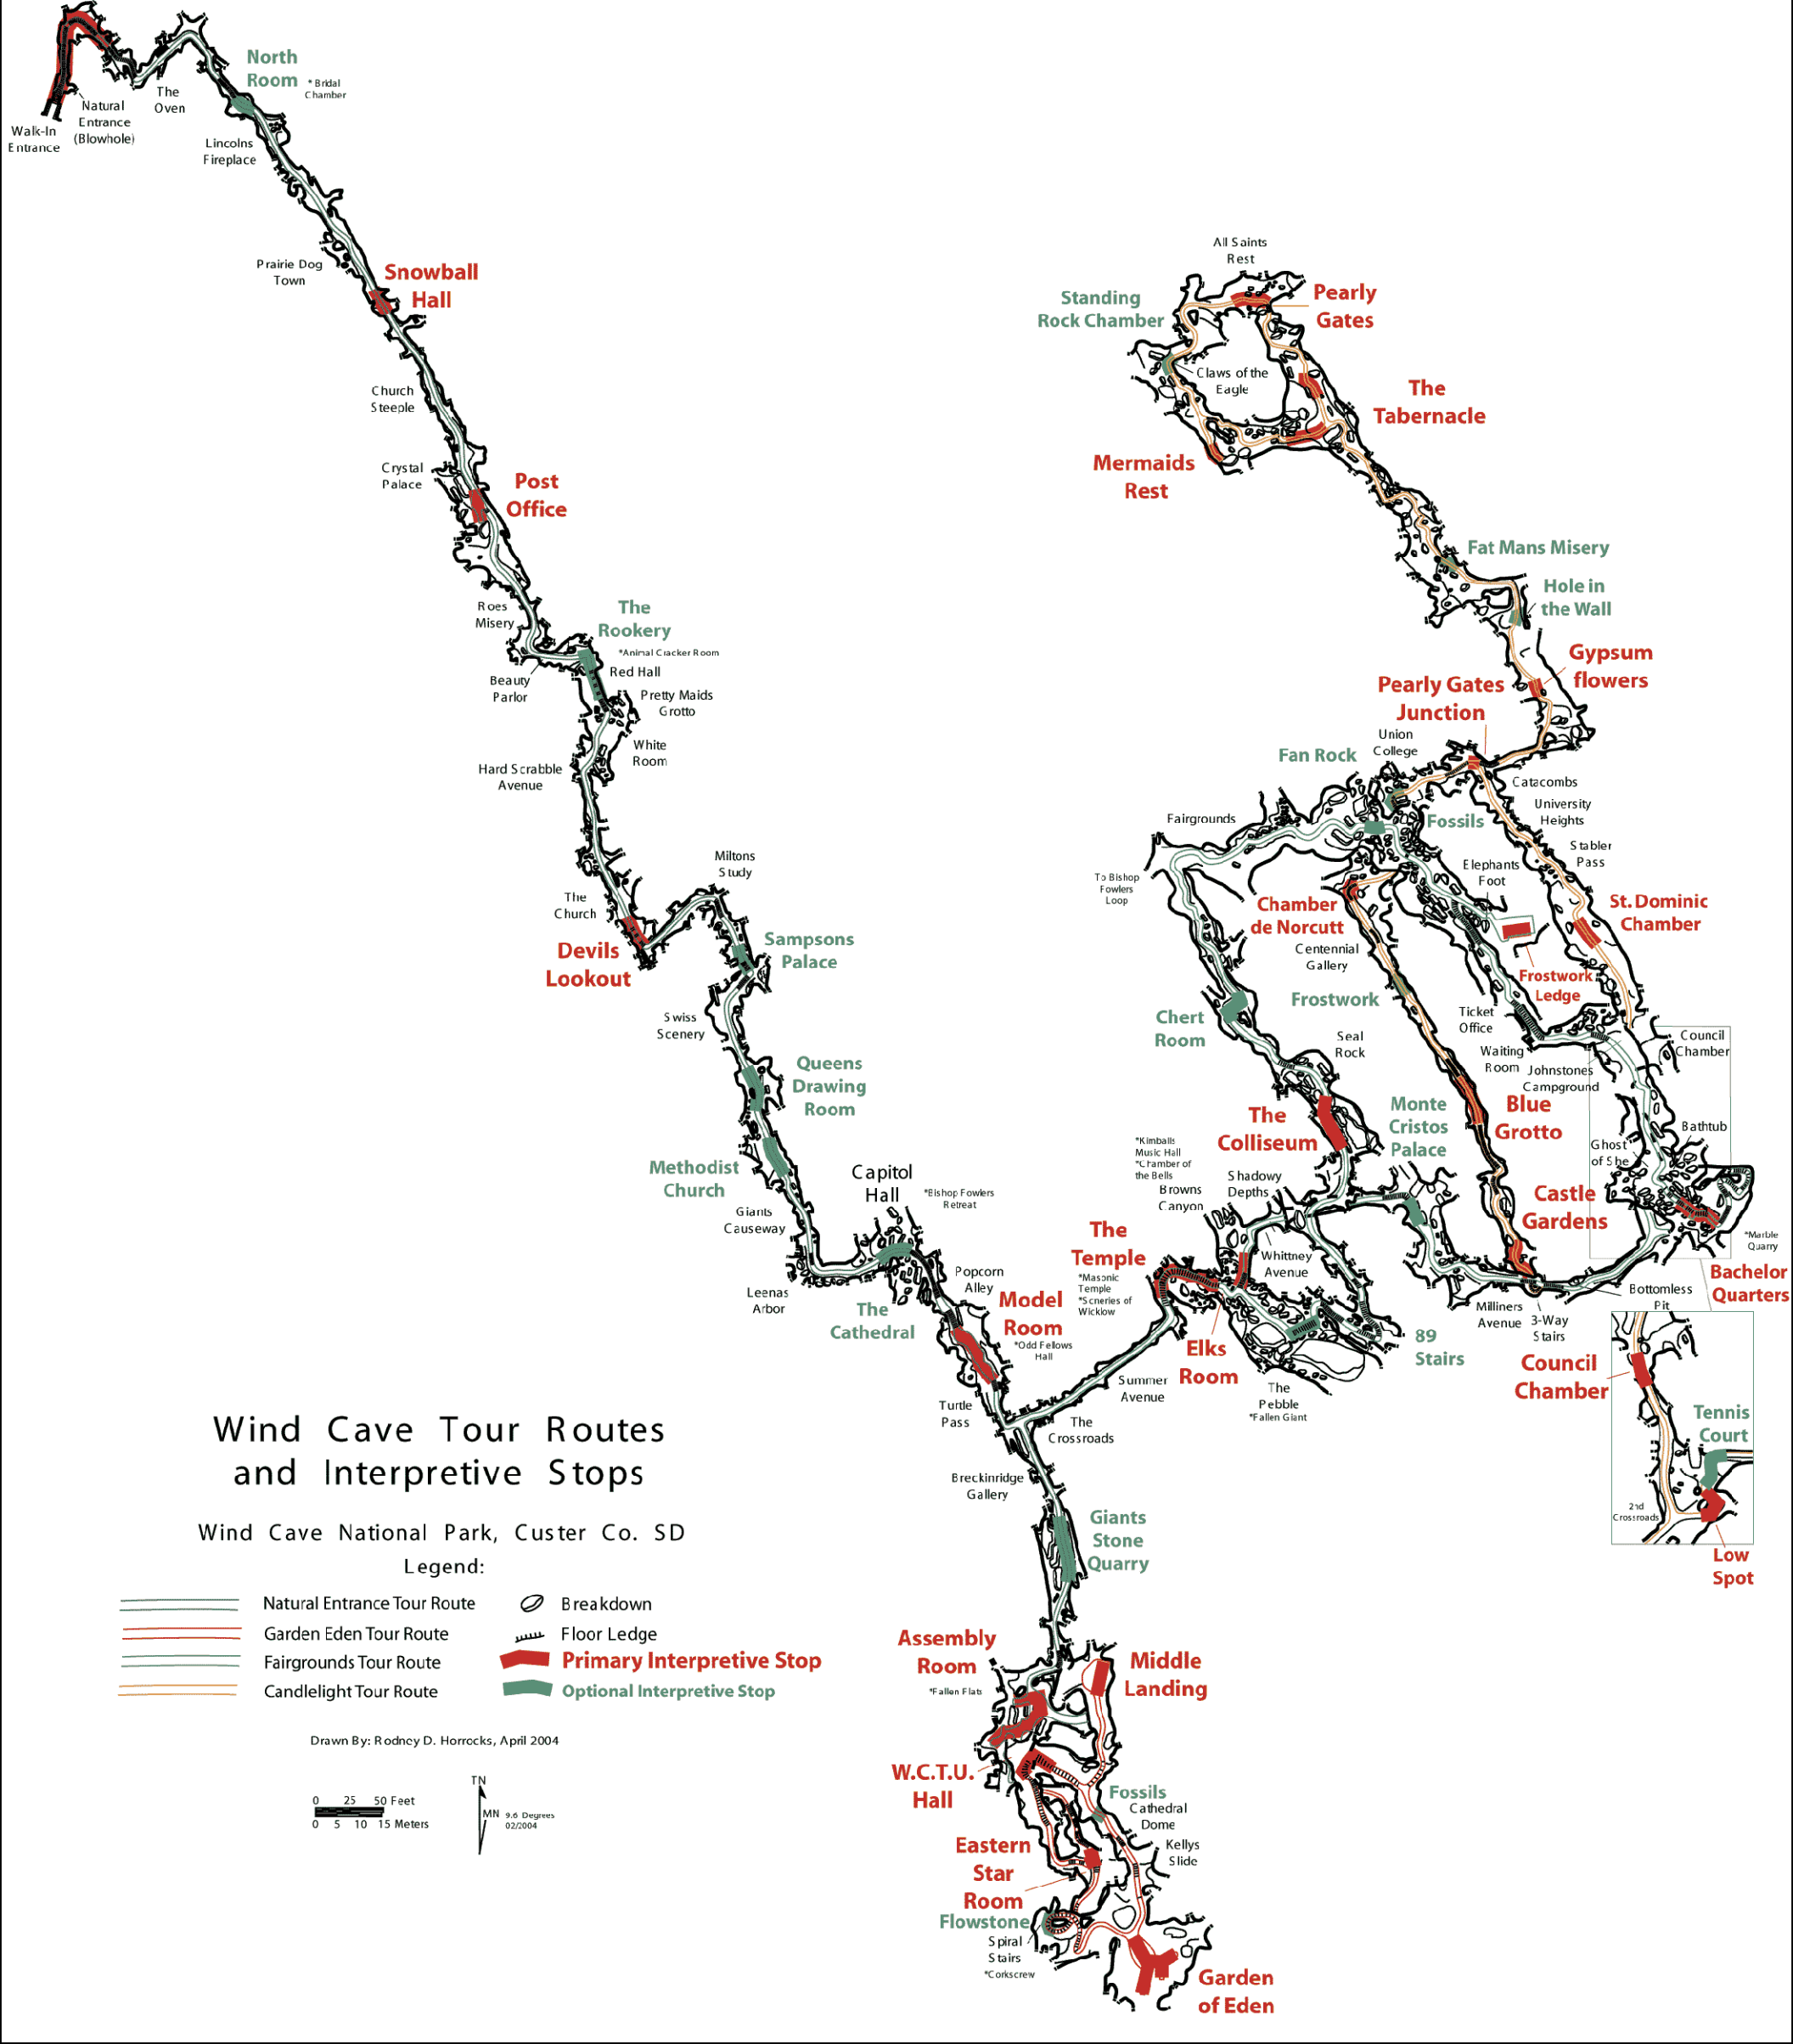

Entrance Stairs

Wind Cave Tour Routes and Interpretive Stops

Wind Cave National Park, Custer Co. SD

Legend:

- Natural Entrance Tour Route
- Garden Eden Tour Route
- Fairgrounds Tour Route
- Candlelight Tour Route
- Breakdown
- Floor Ledge
- Primary Interpretive Stop
- Optional Interpretive Stop

Drawn By: Rodney D. Horrocks, April 2004