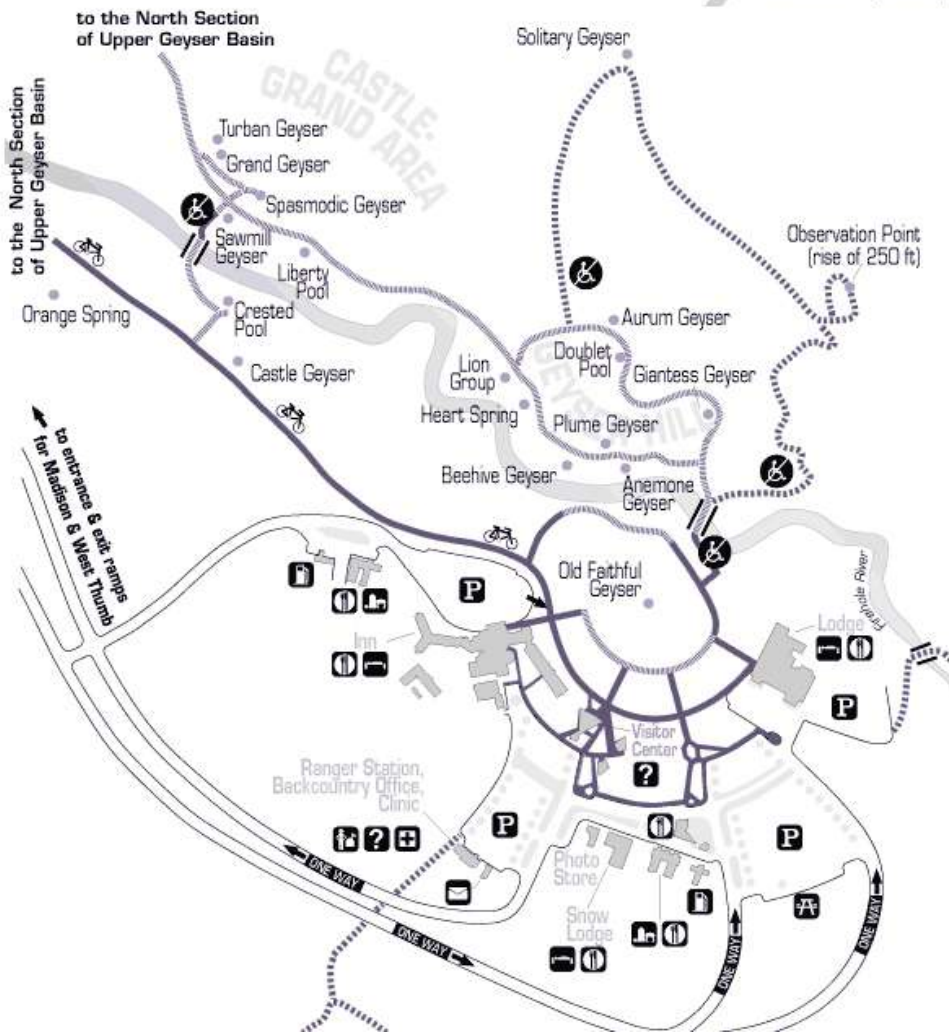

Fishing Bridge, Lake Village and Bridge Bay

7735 ft 2358 m

Beaver Ponds Loop Trail

Mammoth Hotel

To North Entrance

Visitor Center

Historic Fort Yellowstone

Beaver Ponds Loop Trail

Liberty Cap

Opal Terrace

Palette Spring

Minerva Terrace
Cleopatra Terrace

To Tower-Roosevelt

Overlook

Jupiter Terrace

Prospect Terrace

Main Terrace

Canary Spring

Orange Spring Mound

New Highland Terrace

Horse Corral

Angel Terrace

LEGEND

- Road
- Boardwalk (no bicycles)
- Paved Trail (no bicycles)
- Unpaved Trail (no bicycles)
- Thermal Feature

Bath Lake
White Elephant Back Terrace

Snow Pass Trail

To Norris

LOWER TERRACES

West Thumb and Grant Village 7770 ft 2368 m