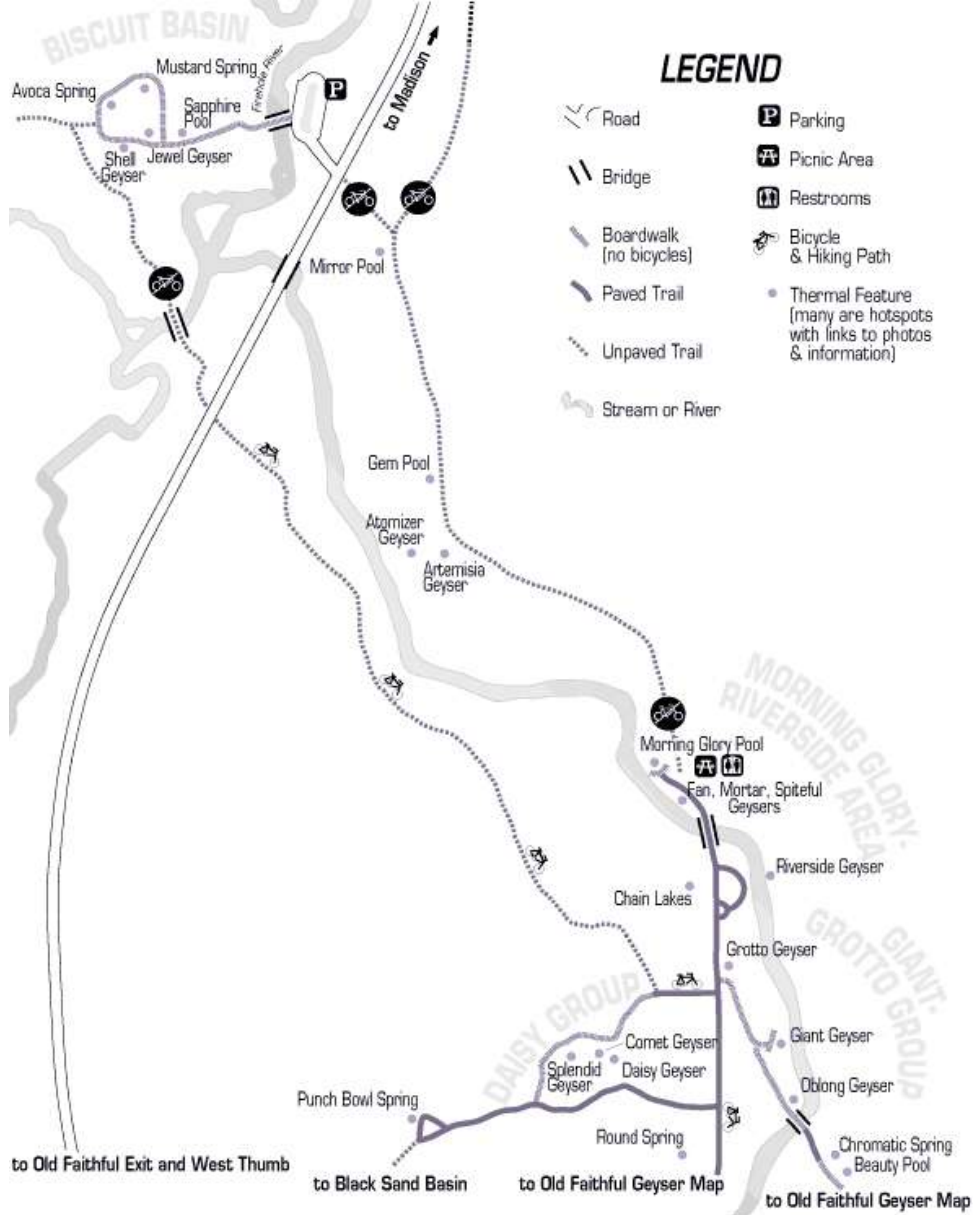

Fishing Bridge, Lake Village and Bridge Bay

7735 ft 2358 m

Beaver Ponds Loop Trail

Mammoth Hotel

To North Entrance

Visitor Center

Historic Fort Yellowstone

Beaver Ponds Loop Trail

Liberty Cap

Opal Terrace

Palette Spring

Minerva Terrace
Cleopatra Terrace

To Tower-Roosevelt

Overlook

Jupiter Terrace

Prospect Terrace

Bath Lake
White Elephant Back Terrace

Snow Pass Trail

To Norris

LOWER TERRACES

West Thumb and Grant Village 7770 ft 2368 m