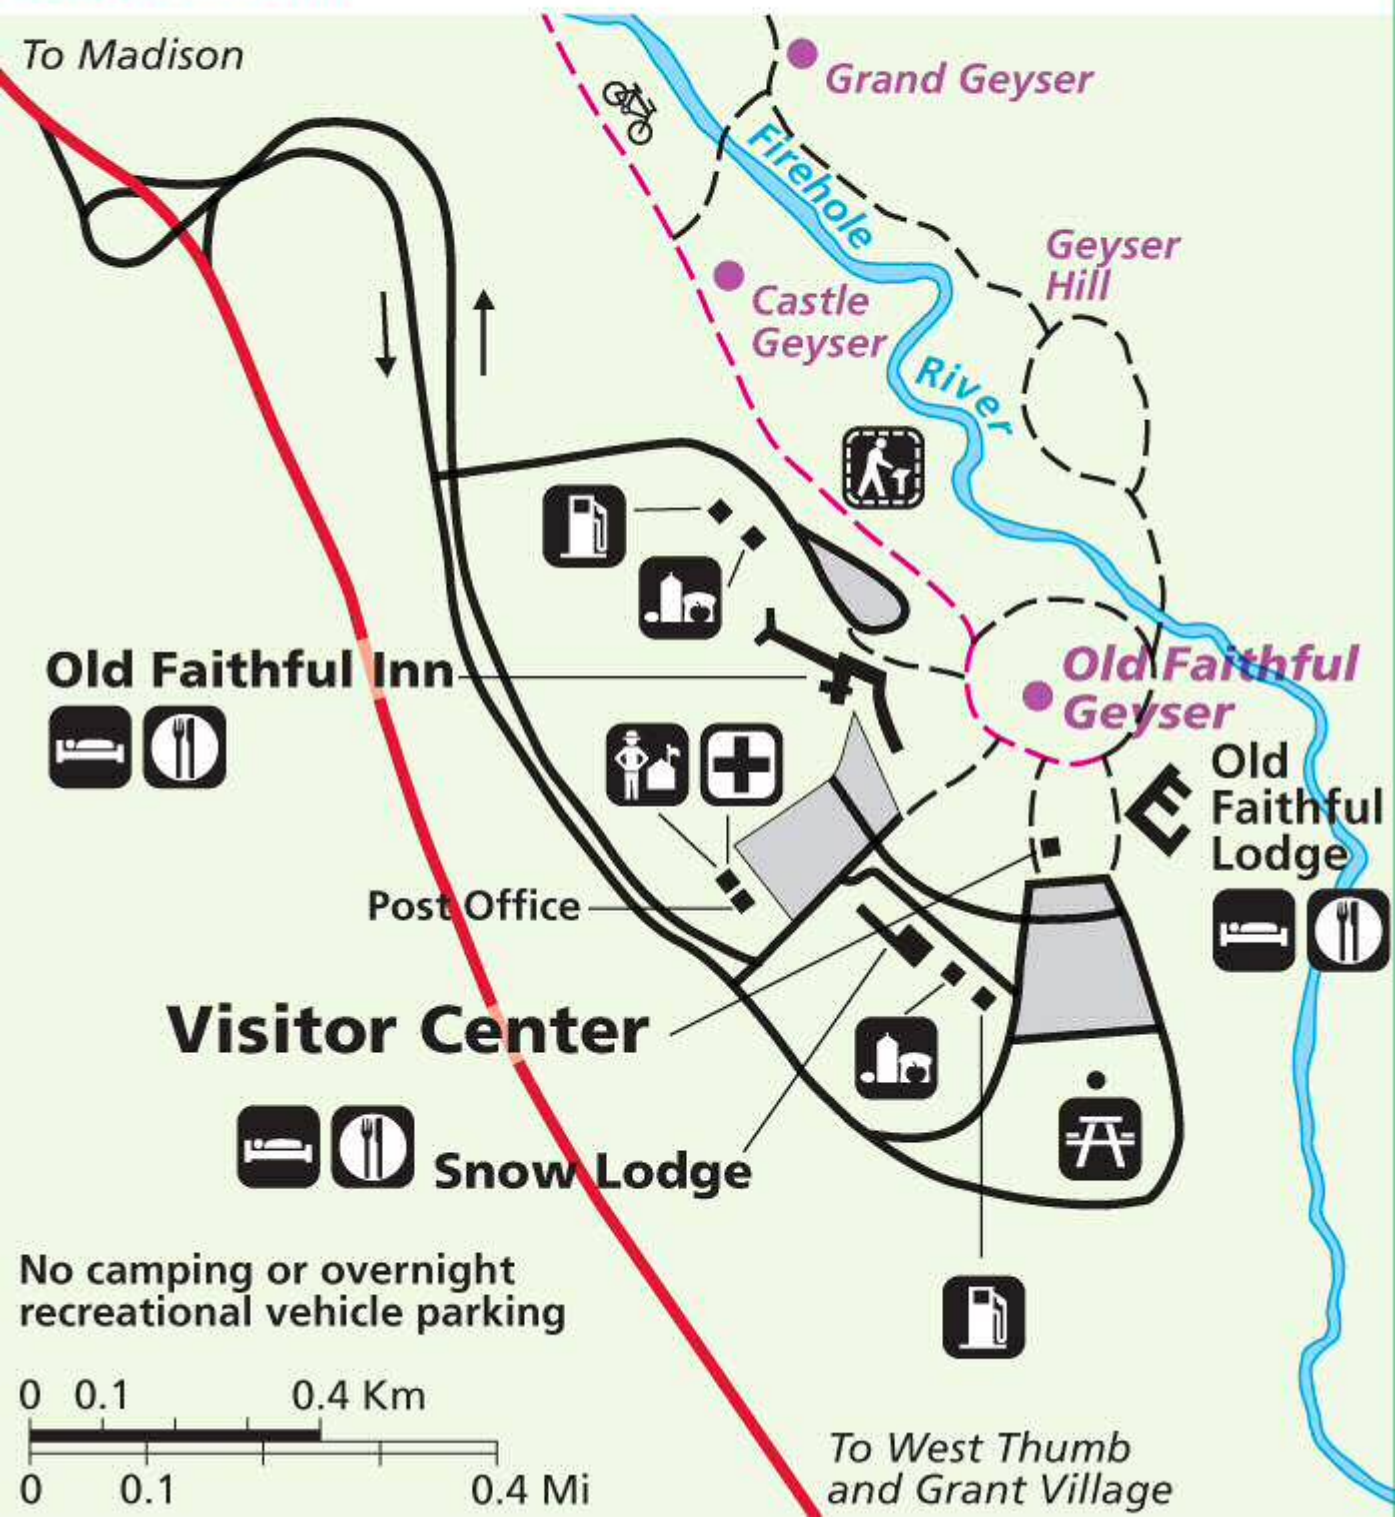

Old Faithful

www.arizona-dream.com

7365ft 2254m

To Madison

Grand Geyser

Castle Geyser

Geyser Hill

Old Faithful Geyser

Old Faithful Inn

Old Faithful Lodge

Post Office

Visitor Center

Snow Lodge

No camping or overnight recreational vehicle parking

To West Thumb and Grant Village