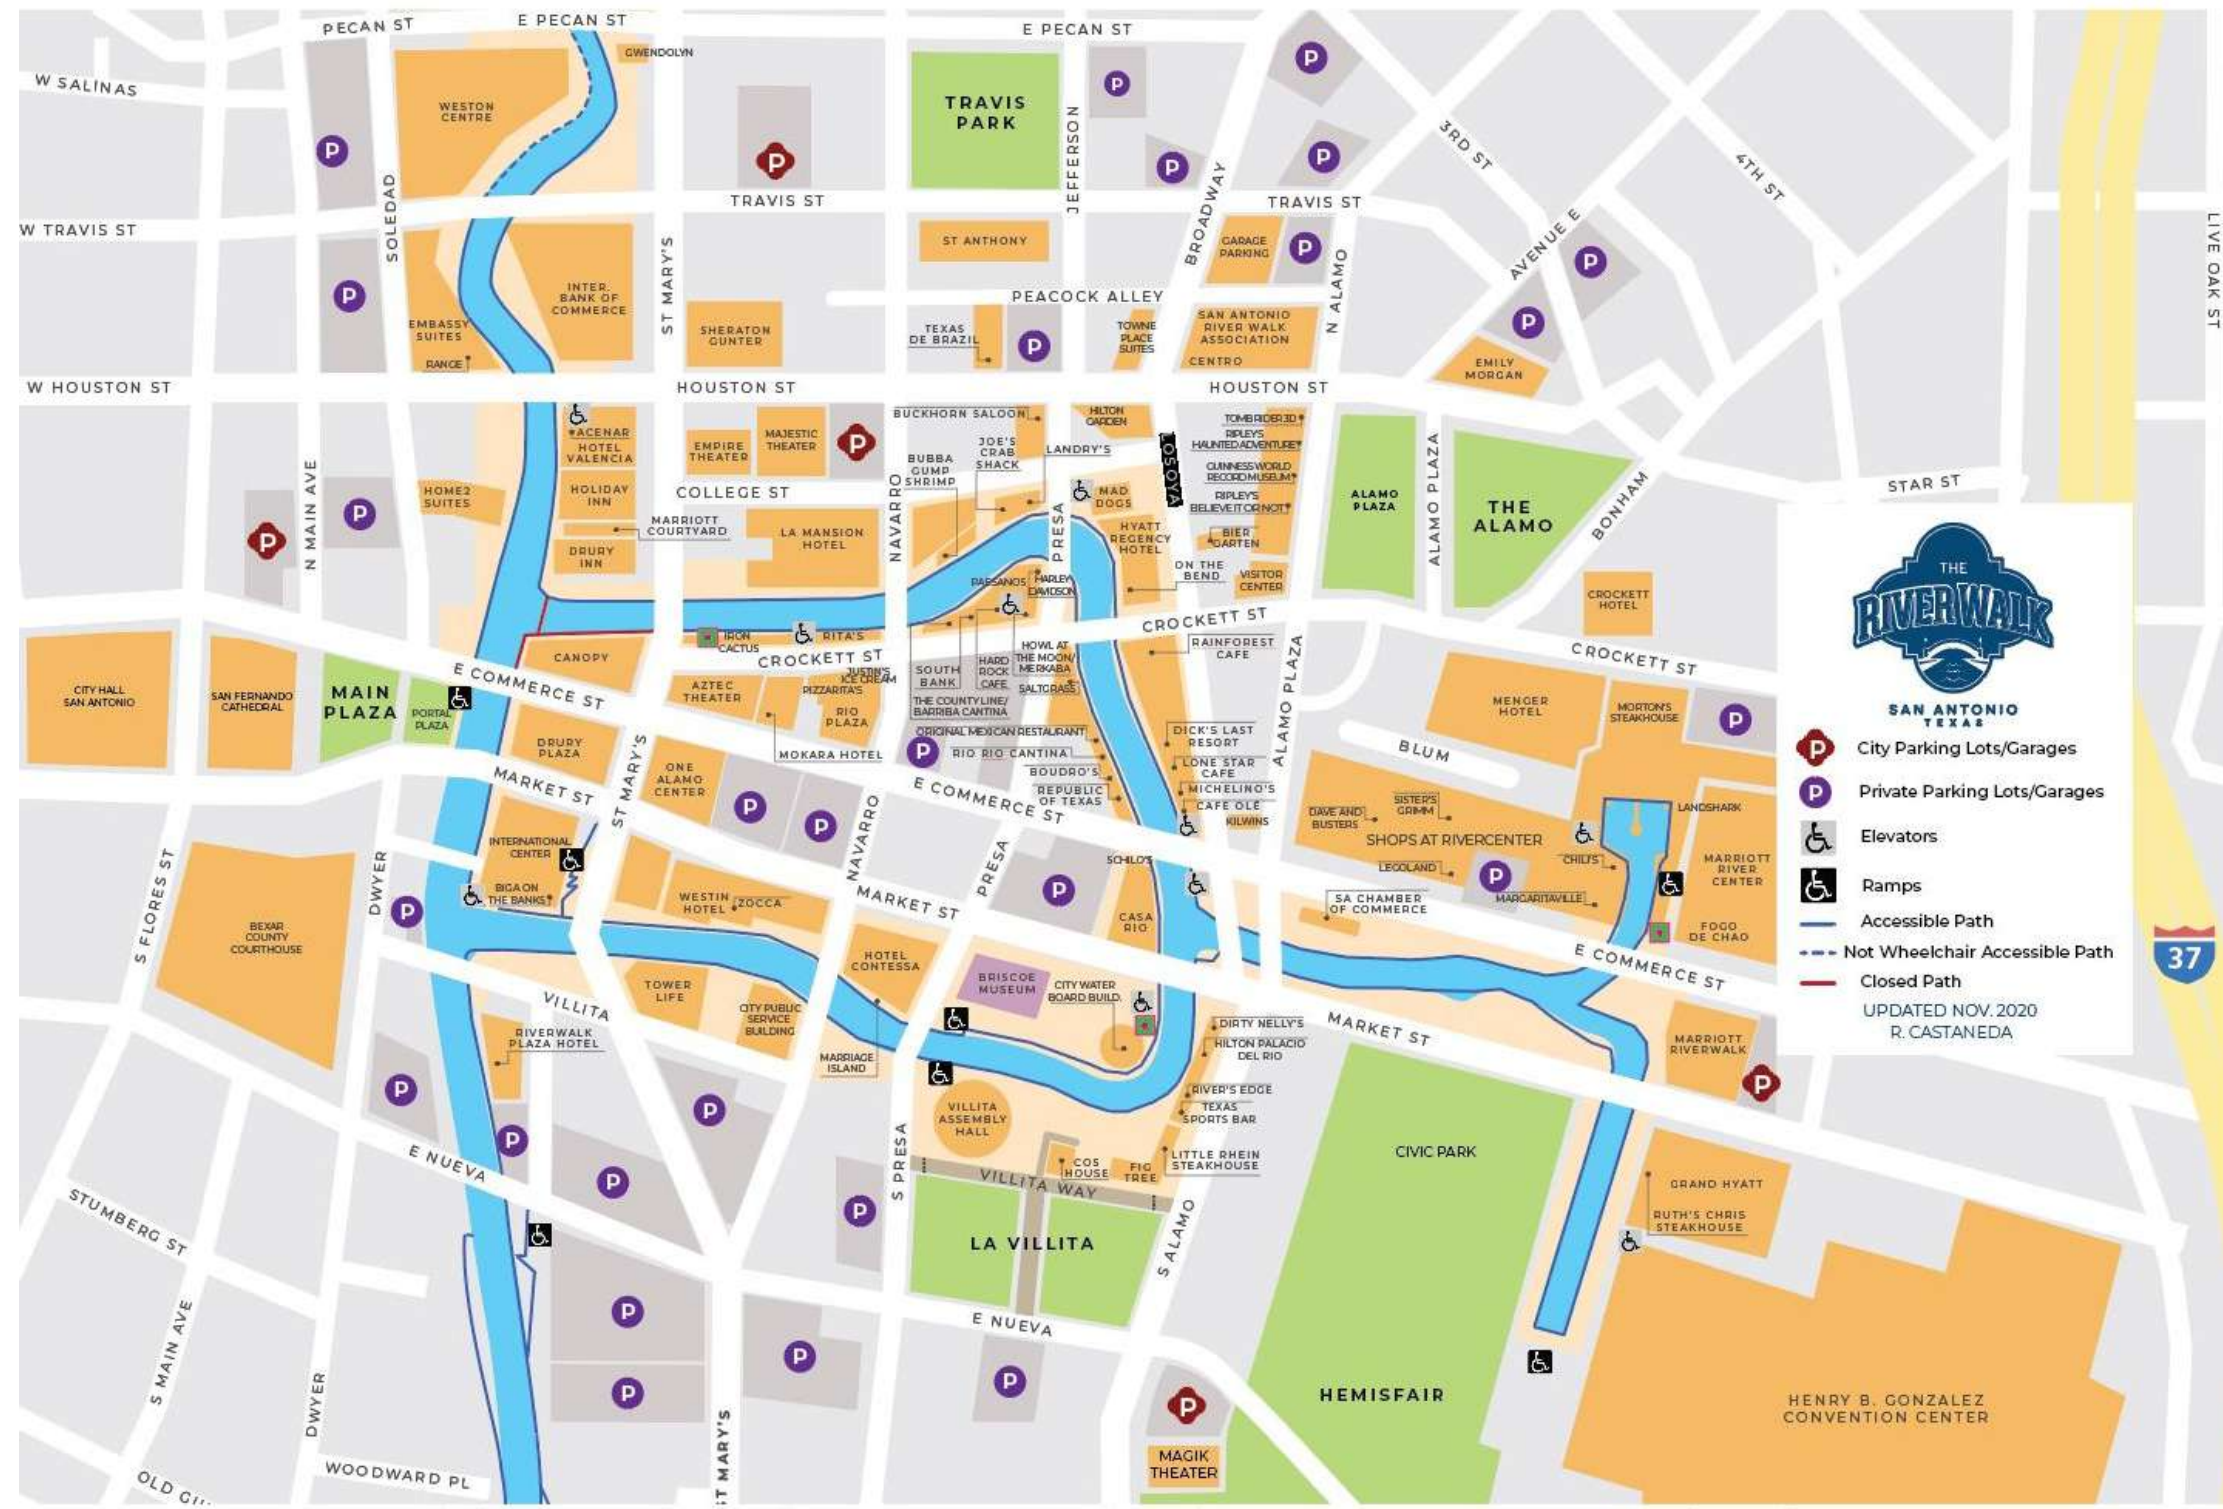

San Antonio River Walk - Parking Map

-  City Parking Lots/Garages
 -  Private Parking Lots/Garages
 -  Elevators
 -  Ramps
 -  Accessible Path
 -  Not Wheelchair Accessible Path
 -  Closed Path
- UPDATED NOV. 2020
R. CASTANEDA