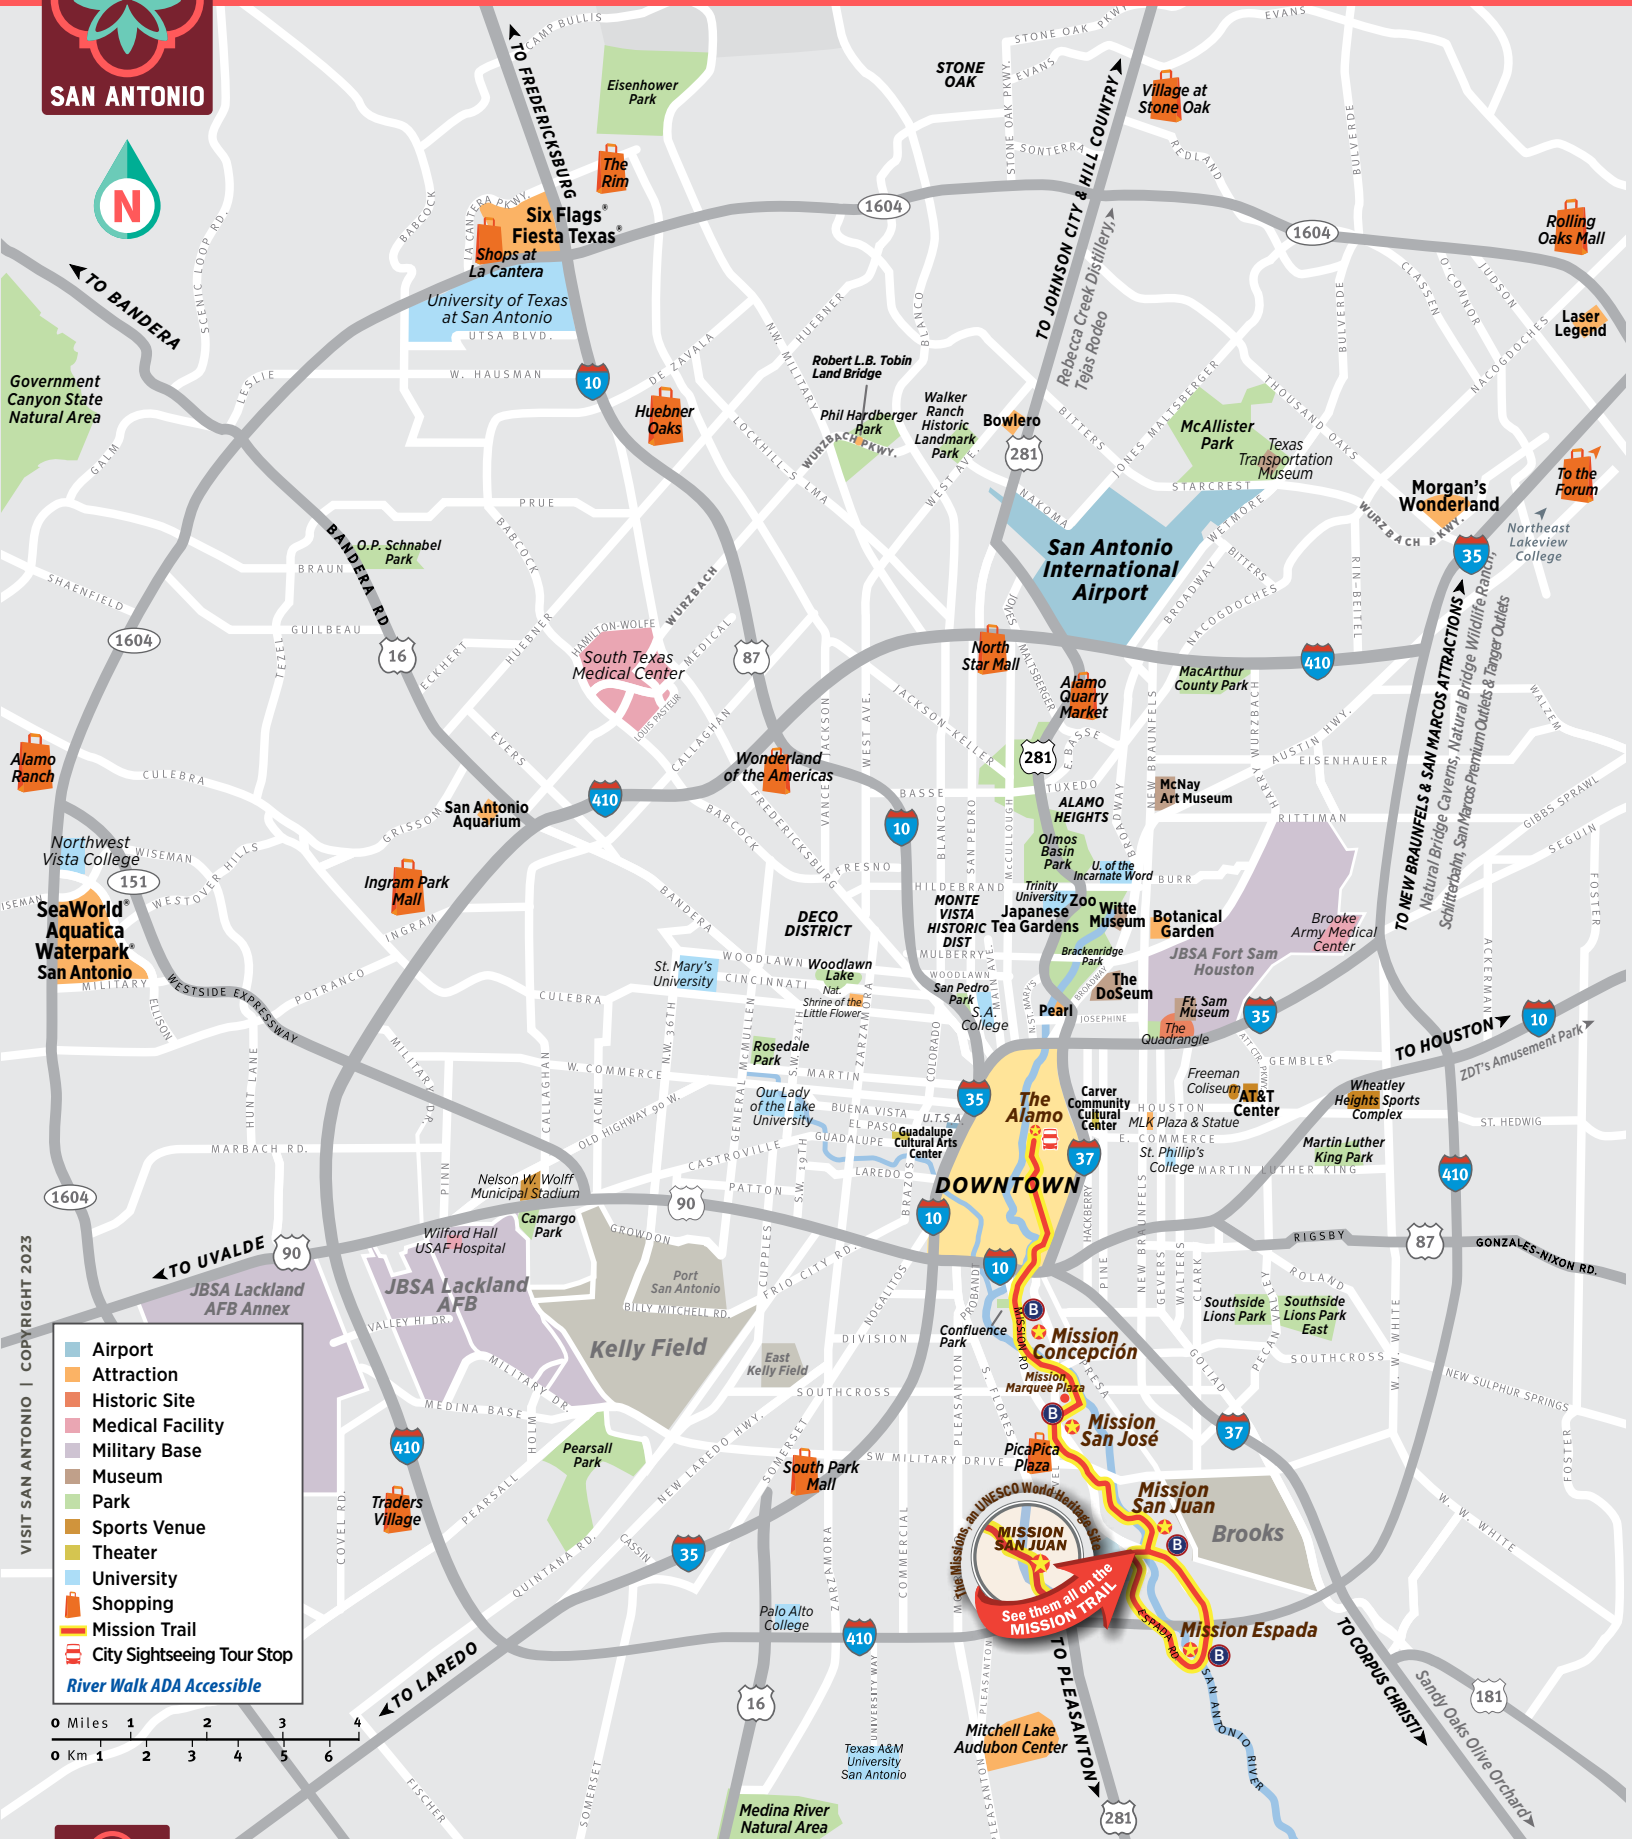

# SAN ANTONIO METRO AREA

- Airport
  - Attraction
  - Historic Site
  - Medical Facility
  - Military Base
  - Museum
  - Park
  - Sports Venue
  - Theater
  - University
  - Shopping
  - Mission Trail
  - City Sightseeing Tour Stop
- River Walk ADA Accessible

# SAN ANTONIO DOWNTOWN AREA

**Alamo Plaza Inset**

- Guinness World Records Museum
- RJA Ghost Tours
- Ripley's Believe It or Not! & Louis Tussaud's Waxworks
- Mirror Maze & Vault Laser Challenge
- Tomb Rider 3D
- Ripley's Haunted Adventure
- Shops at Rivercenter
- City Sightseeing Double Decker Tours
- Sisters Grimm Ghost Tour
- LEGOLAND Discovery Center
- SEA LIFE opening 2021

**(Alamo Plaza Inset)**

- Shops at Rivercenter
- River Walk Public Art Garden
- Lila Cockrell Theatre
- Henry B. González Convention Center
- Mexico Cultural Institute Nat. Autonomous U. of Mexico
- Magik Children's Theatre
- San Antonio African American Community Archive Museum (SAAACAM)
- San Antonio Art League & Museum
- King William Park
- San Antonio Art League & Museum

- Attraction
- Historic Site
- Information
- Medical Facility
- Meeting Facility
- Museum
- Park
- Public Building
- Shopping
- Theater
- ▶ Transportation
- ▶ One Way Street
- ▶ River Cruiser Tickets
- ▶ Seasonal River Cruiser Tickets
- ▶ Via VIVA Stops
- ▶ B-Cycle Location
- ▶ City Sightseeing Tour Stop
- ▶ River Walk ADA Accessible