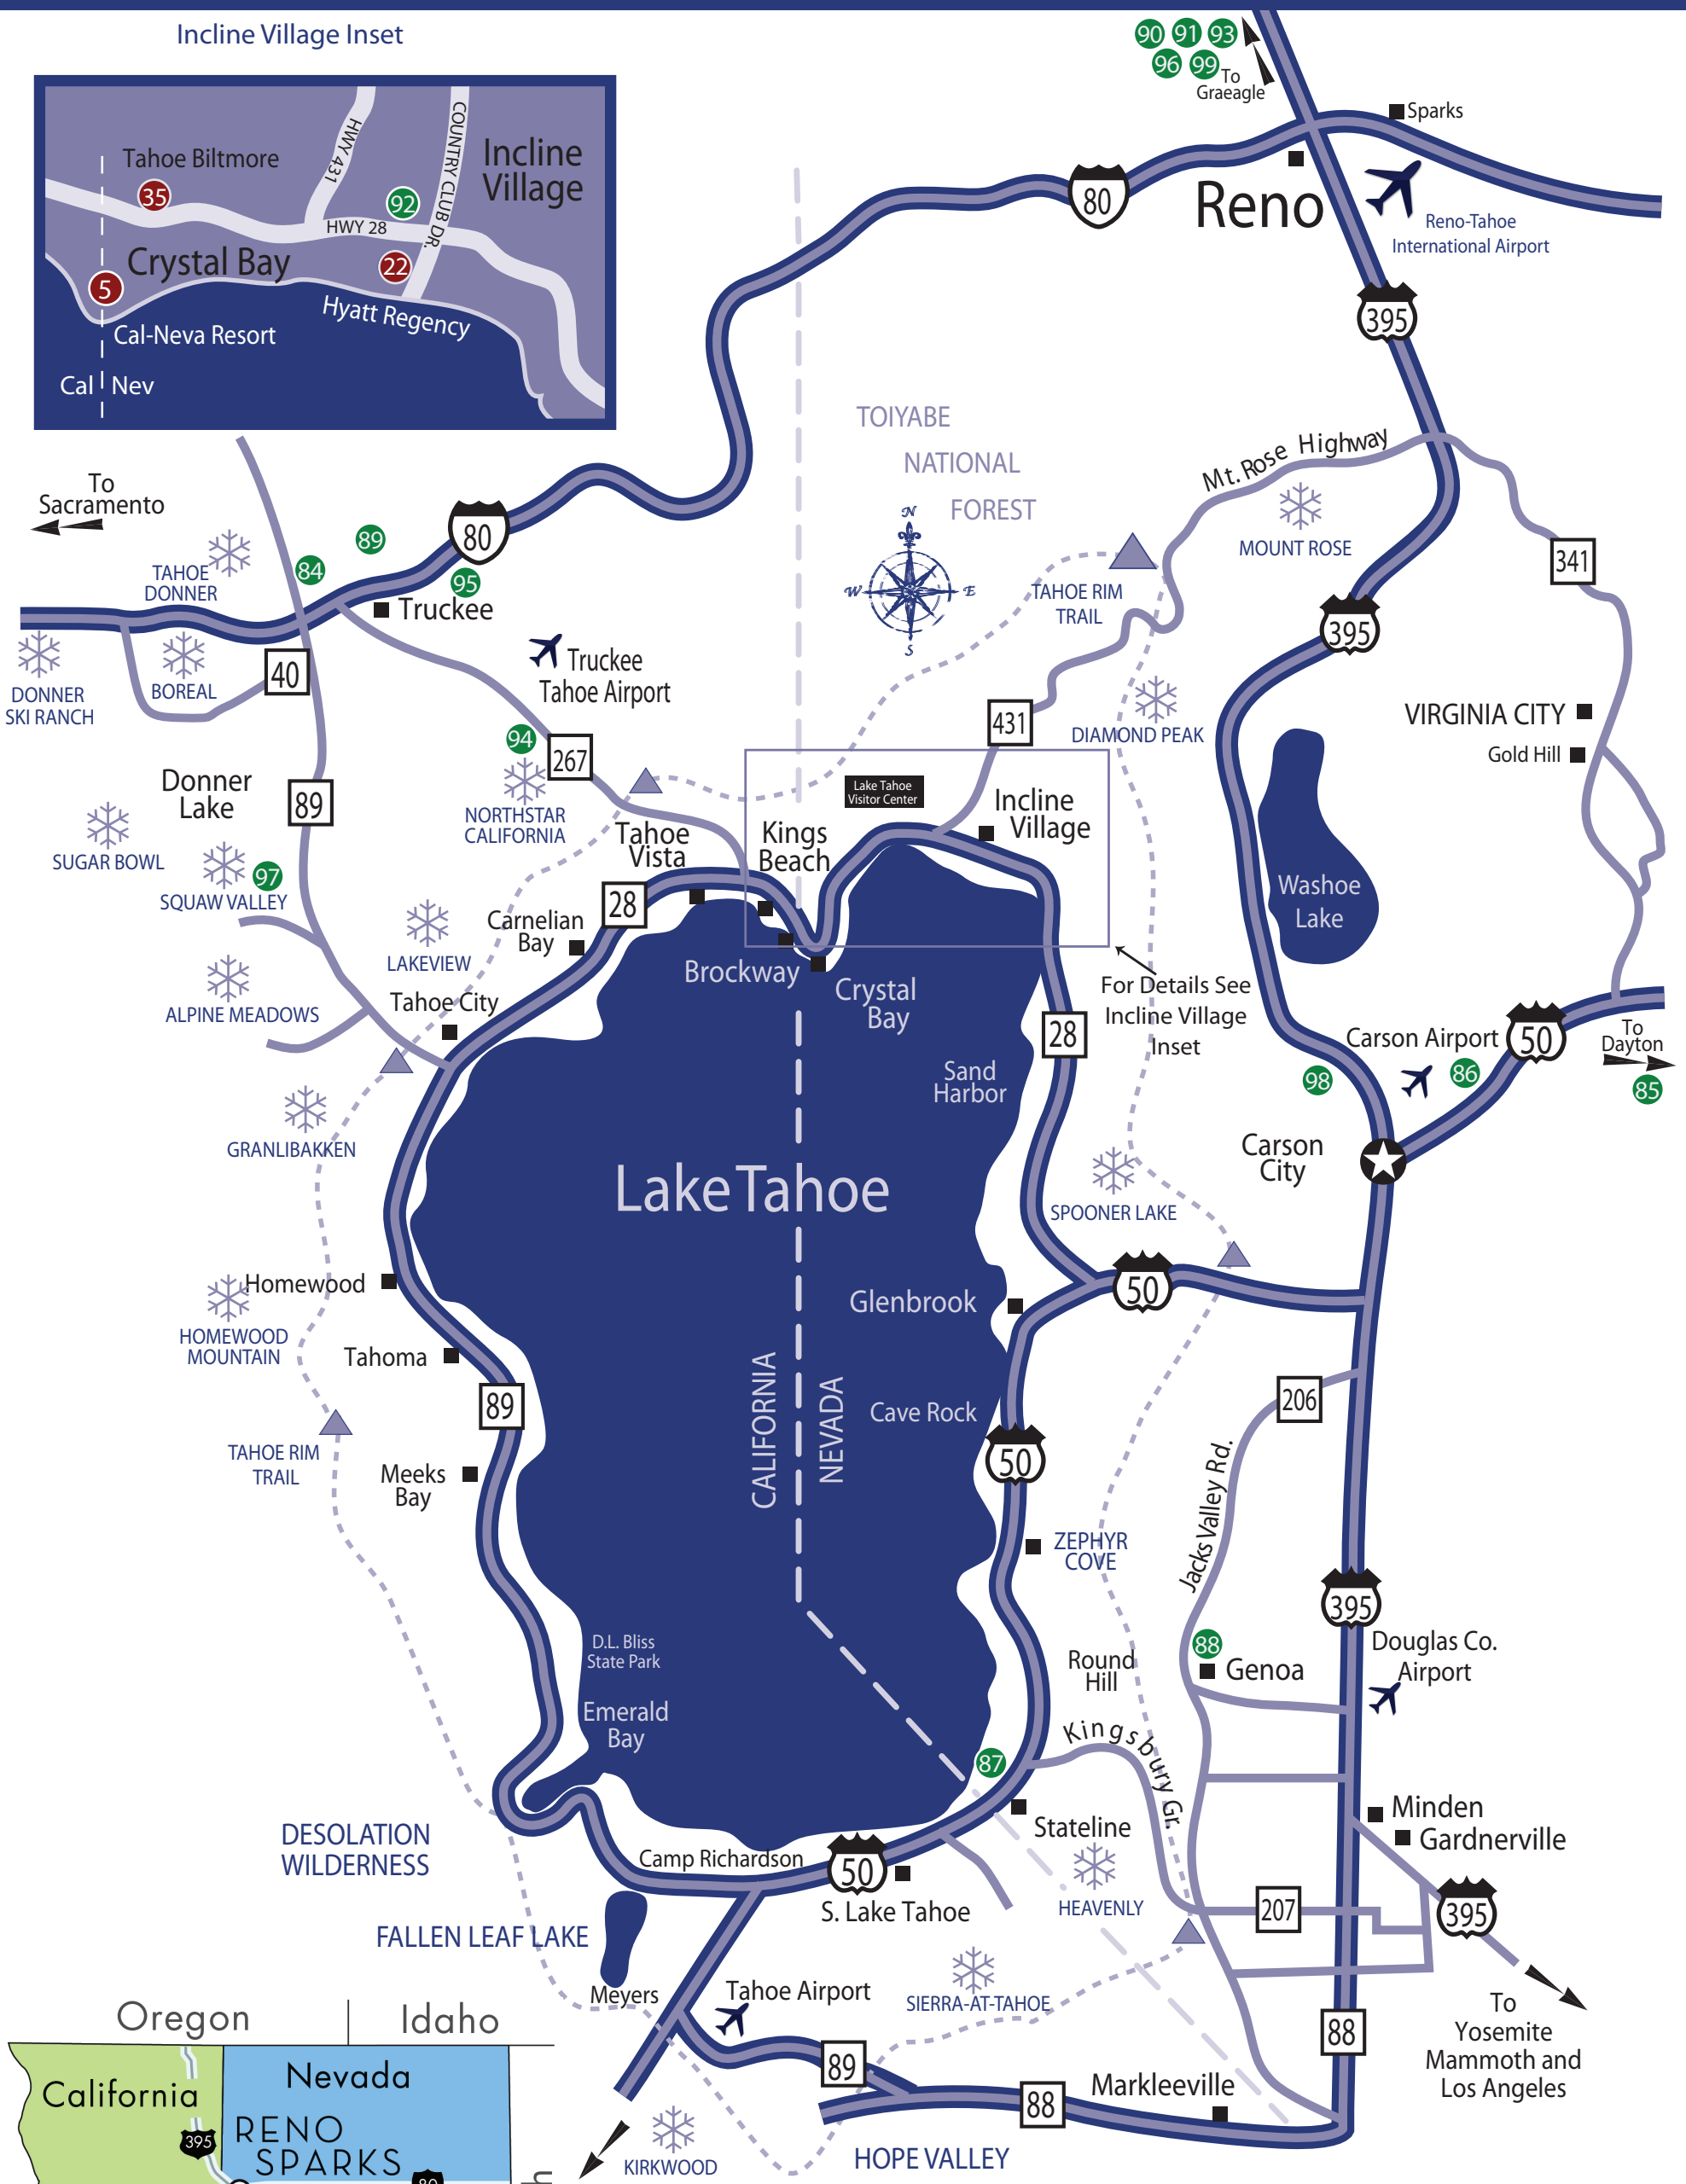

LAKE TAHOE AREA MAP

Incline Village Inset

GOLF COURSES	
84. COYOTE MOON GOLF COURSE.....	(530) 587-0886
85. DAYTON VALLEY GOLF CLUB	(775) 246-7888
86. EAGLE VALLEY GOLF COURSE [2 COURSES]	(775) 887-2380
87. EDGEWOOD TAHOE GOLF COURSE.....	(775) 588-3566
88. GENOA LAKES GOLF COURSE [2 COURSES]	(886) 795-2709
89. GOLF CLUB AT GRAY'S CROSSING.....	(530) 550-5800
90. GRAEAGLE MEADOWS GOLF COURSE.....	(530) 836-2323
91. GRIZZLY RANCH GOLF COURSE.....	(530) 832-4200
92. INCLINE VILLAGE GOLF COURSE [2 COURSES]	(775) 832-1146
93. NAKOMA GOLF RESORT.....	(530) 832-5067
94. NORTHSTAR GOLF CLUB.....	(530) 562-2490
95. OLD GREENWOOD GOLF COURSE.....	(530) 550-7010
96. PLUMAS PINES GOLF COURSE.....	(530) 836-1420
97. RESORT AT SQUAW CREEK.....	(530) 581-6637
98. SILVER OAK GOLF COURSE.....	(775) 841-7000
99. WHITEHAWK RANCH GOLF COURSE.....	(800) 332-4295

- Ski Area

Tahoe Rim Trail
www.tahoerimtrail.org
 (775) 298-0012

- Trailheads
- Hiking & Biking Trail

*NOTE: MAP NOT TO SCALE