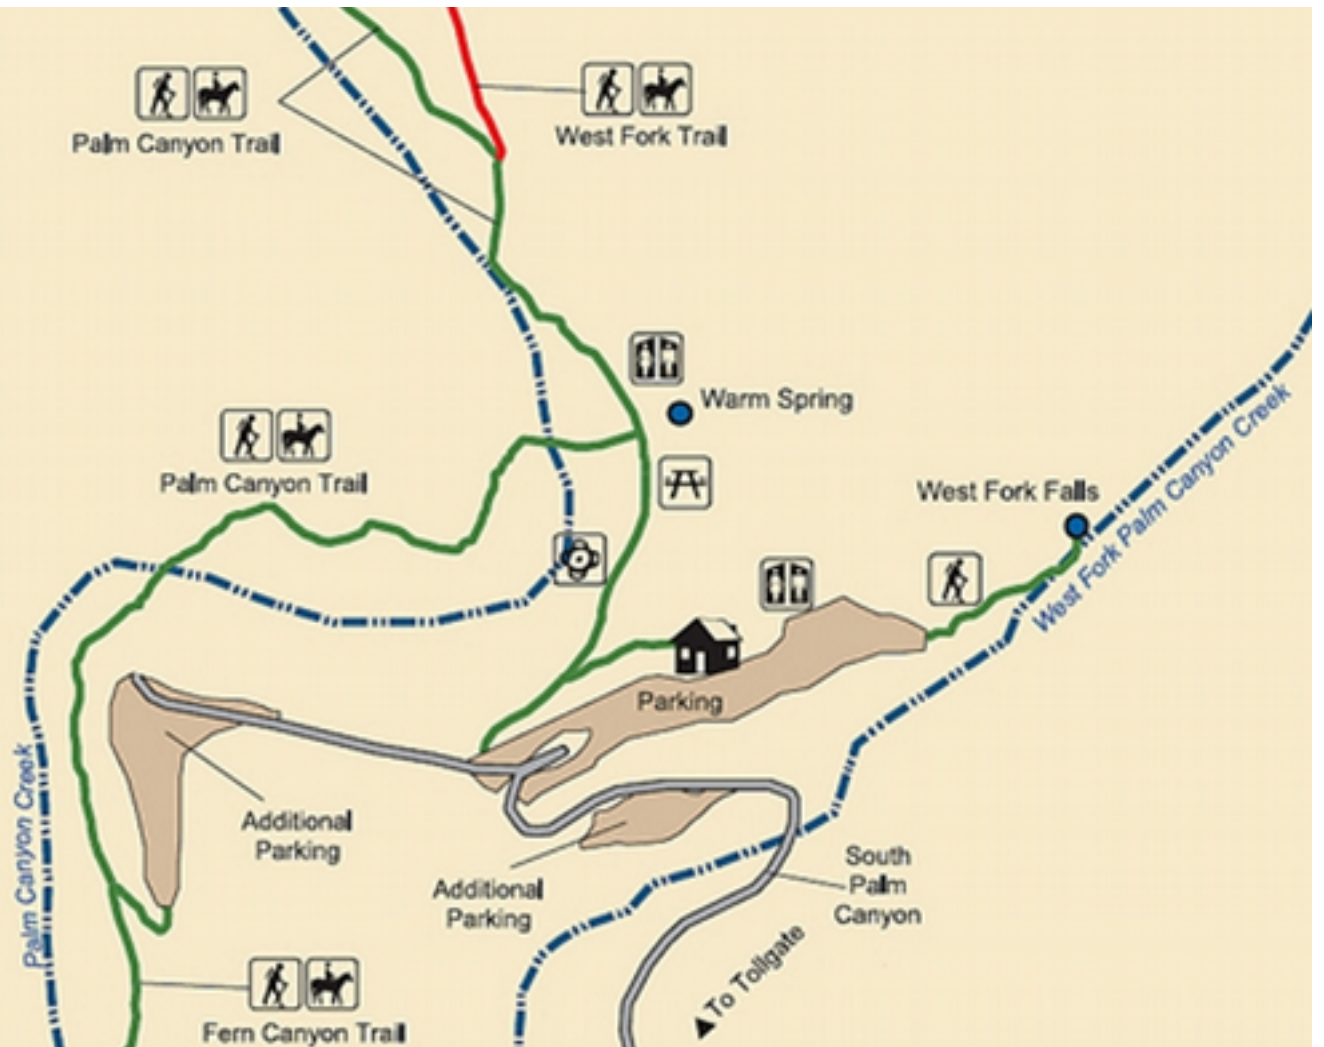

Palm Canyon Parking

Trail Difficulty Level

-  Easy
-  Moderate
-  Strenuous

Andreas & Murray Canyon Parking

Trail Difficulty Level

- Easy
- Moderate
- Strenuous

Township 5 South
Range 4 East
and Vicinity