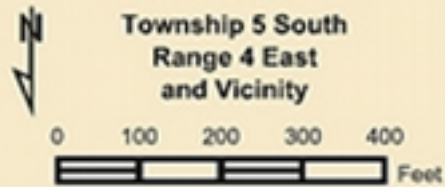

Palm Canyon Parking

Trail Difficulty Level

-  Easy
-  Moderate
-  Strenuous

Andreas & Murray Canyon Parking

Trail Difficulty Level

- Easy
- Moderate
- Strenuous

Township 5 South
Range 4 East
and Vicinity