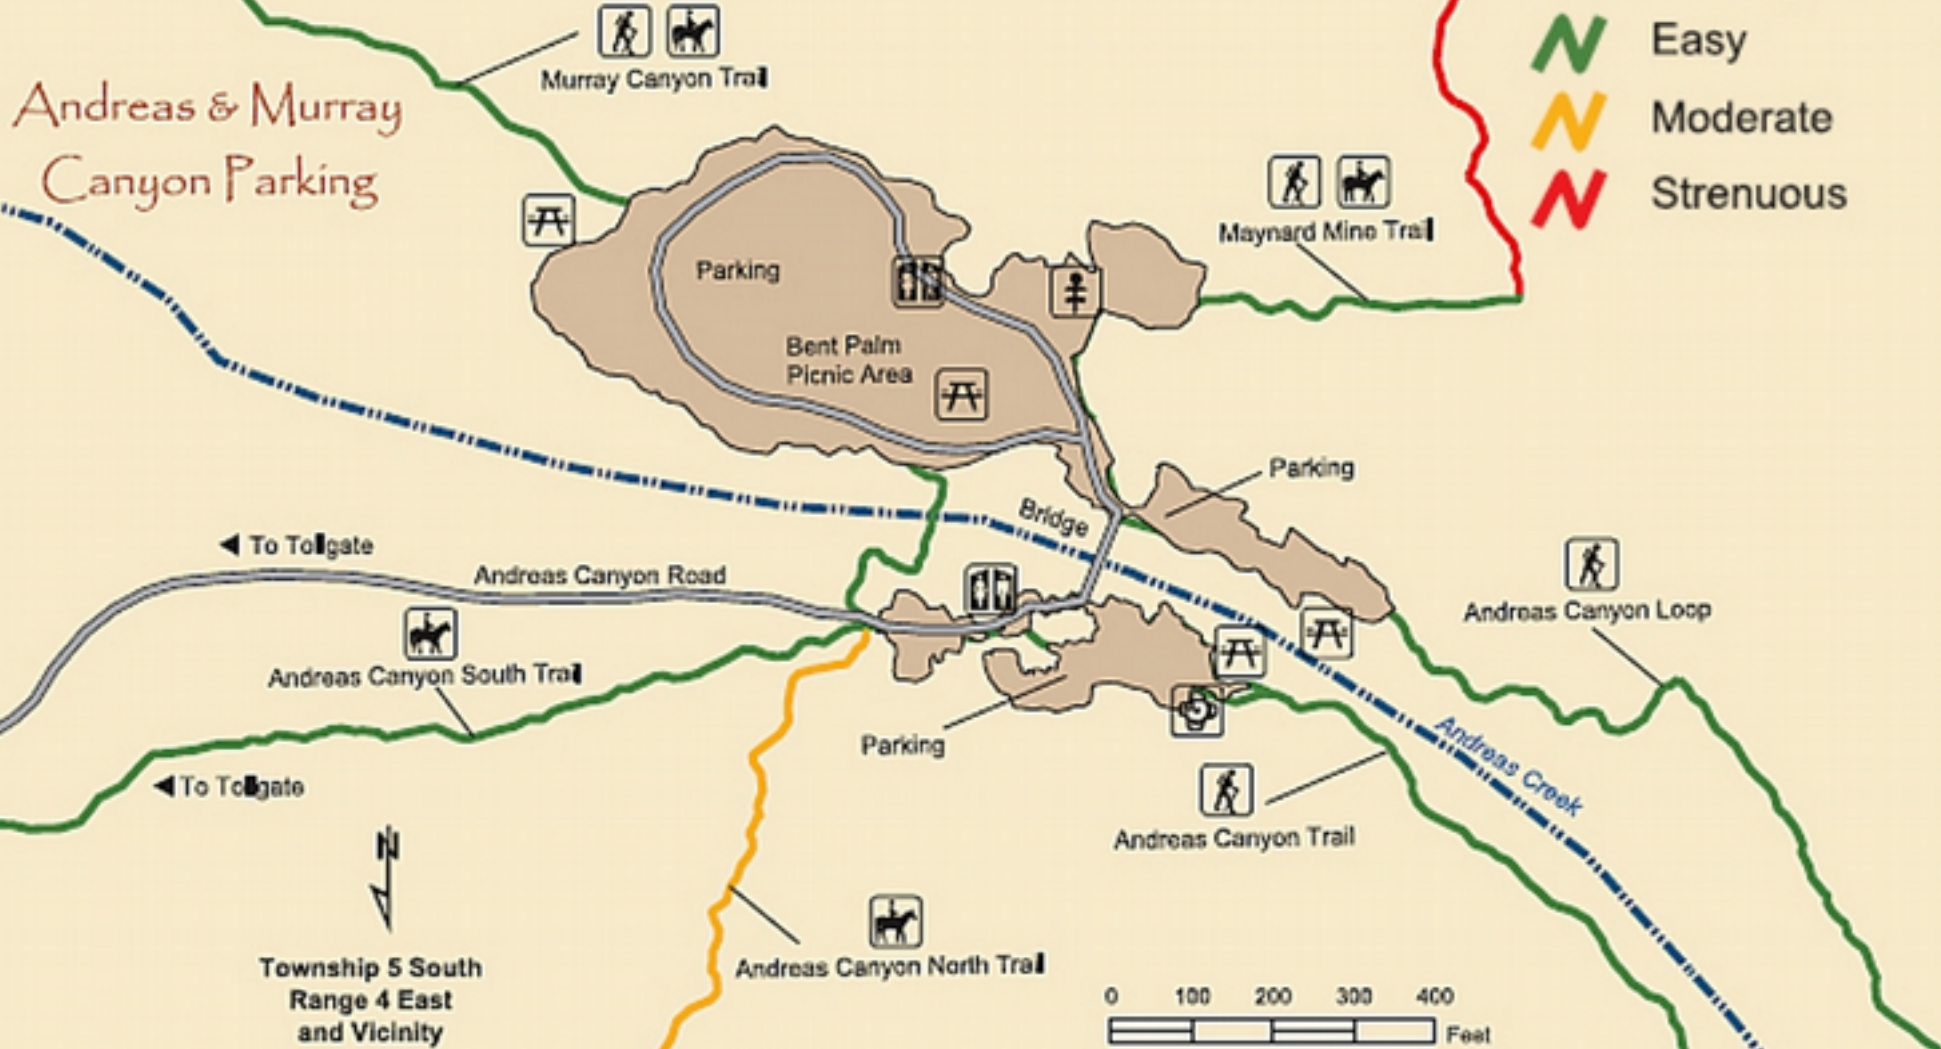

Palm Canyon Parking

Trail Difficulty Level

-  Easy
-  Moderate
-  Strenuous

Andreas & Murray Canyon Parking

Trail Difficulty Level

- Easy
- Moderate
- Strenuous

Township 5 South
Range 4 East
and Vicinity