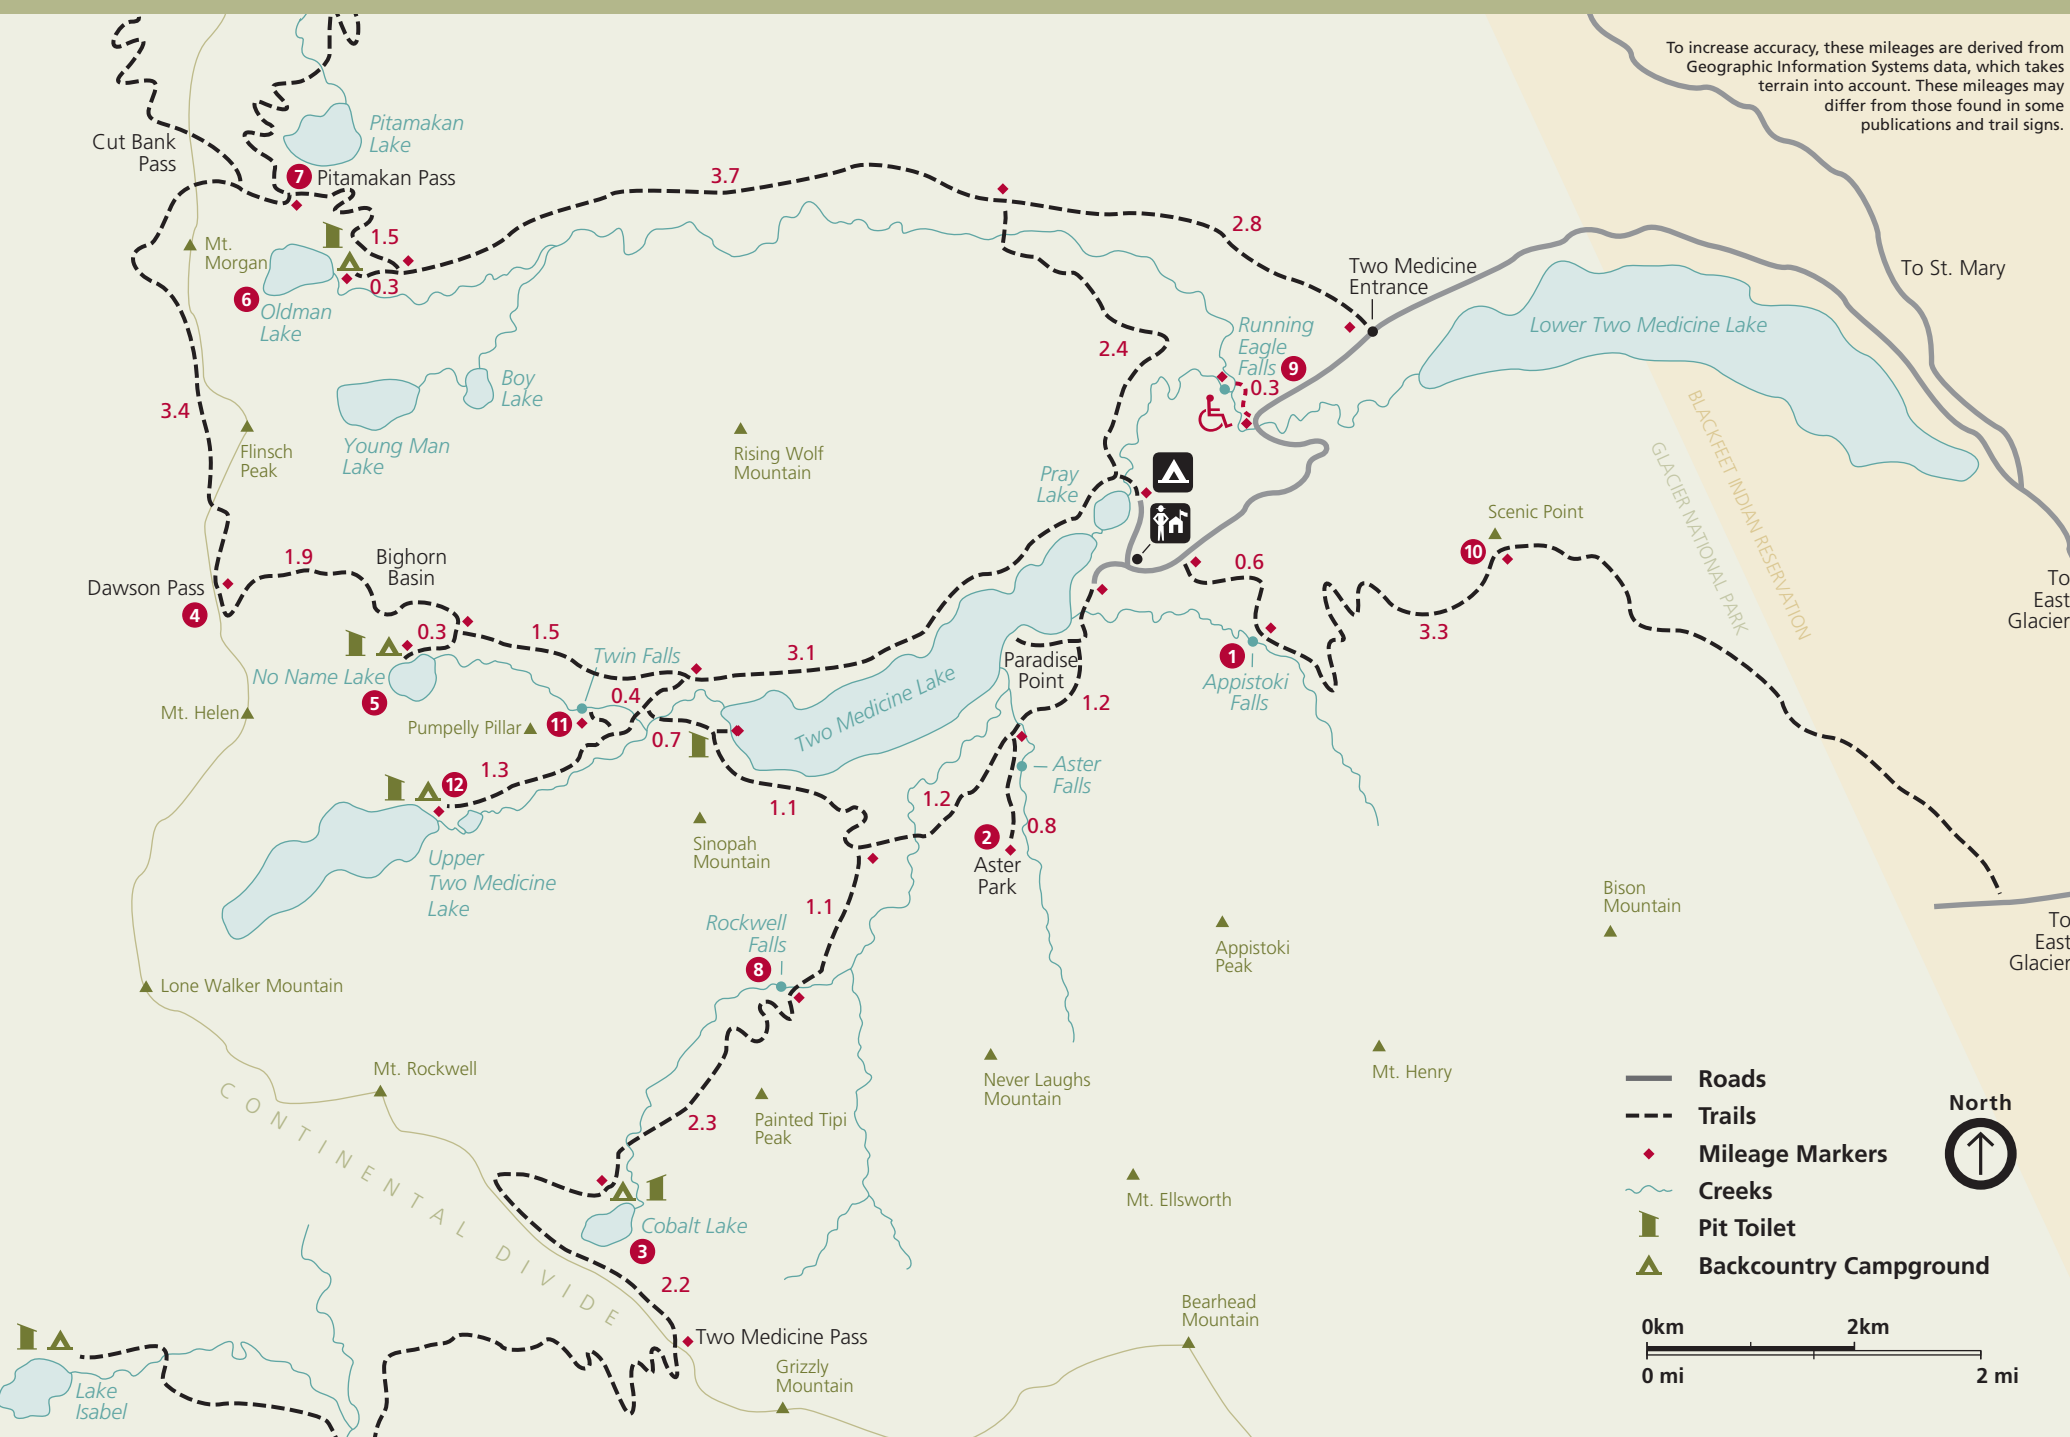

# Two Medicine Valley Trails - Destinations and Elevation Change

- 1 Appistoki Falls - gains 260 ft.
- 2 Aster Park - gains 670 ft.
- 3 Cobalt Lake - gains 1400 ft.

- 4 Dawson Pass - gains 2450 ft.
- 5 No Name Lake - gains 800 ft.
- 6 Oldman Lake - gains 1500 ft.

- 7 Pitamakan Pass - gains 2400 ft.
- 8 Rockwell Falls - gains 375 ft.
- 9 Running Eagle Falls - mostly level

- 10 Scenic Point - gains 2350 ft.
- 11 Twin Falls - gains 75 ft.
- 12 Upper Two Medicine Lake - gains 350 ft.

To increase accuracy, these mileages are derived from Geographic Information Systems data, which takes terrain into account. These mileages may differ from those found in some publications and trail signs.

**Roads**  
**Trails**  
**Mileage Markers**  
**Creeks**  
**Pit Toilet**  
**Backcountry Campground**

0km 2km  
 0 mi 2 mi

North