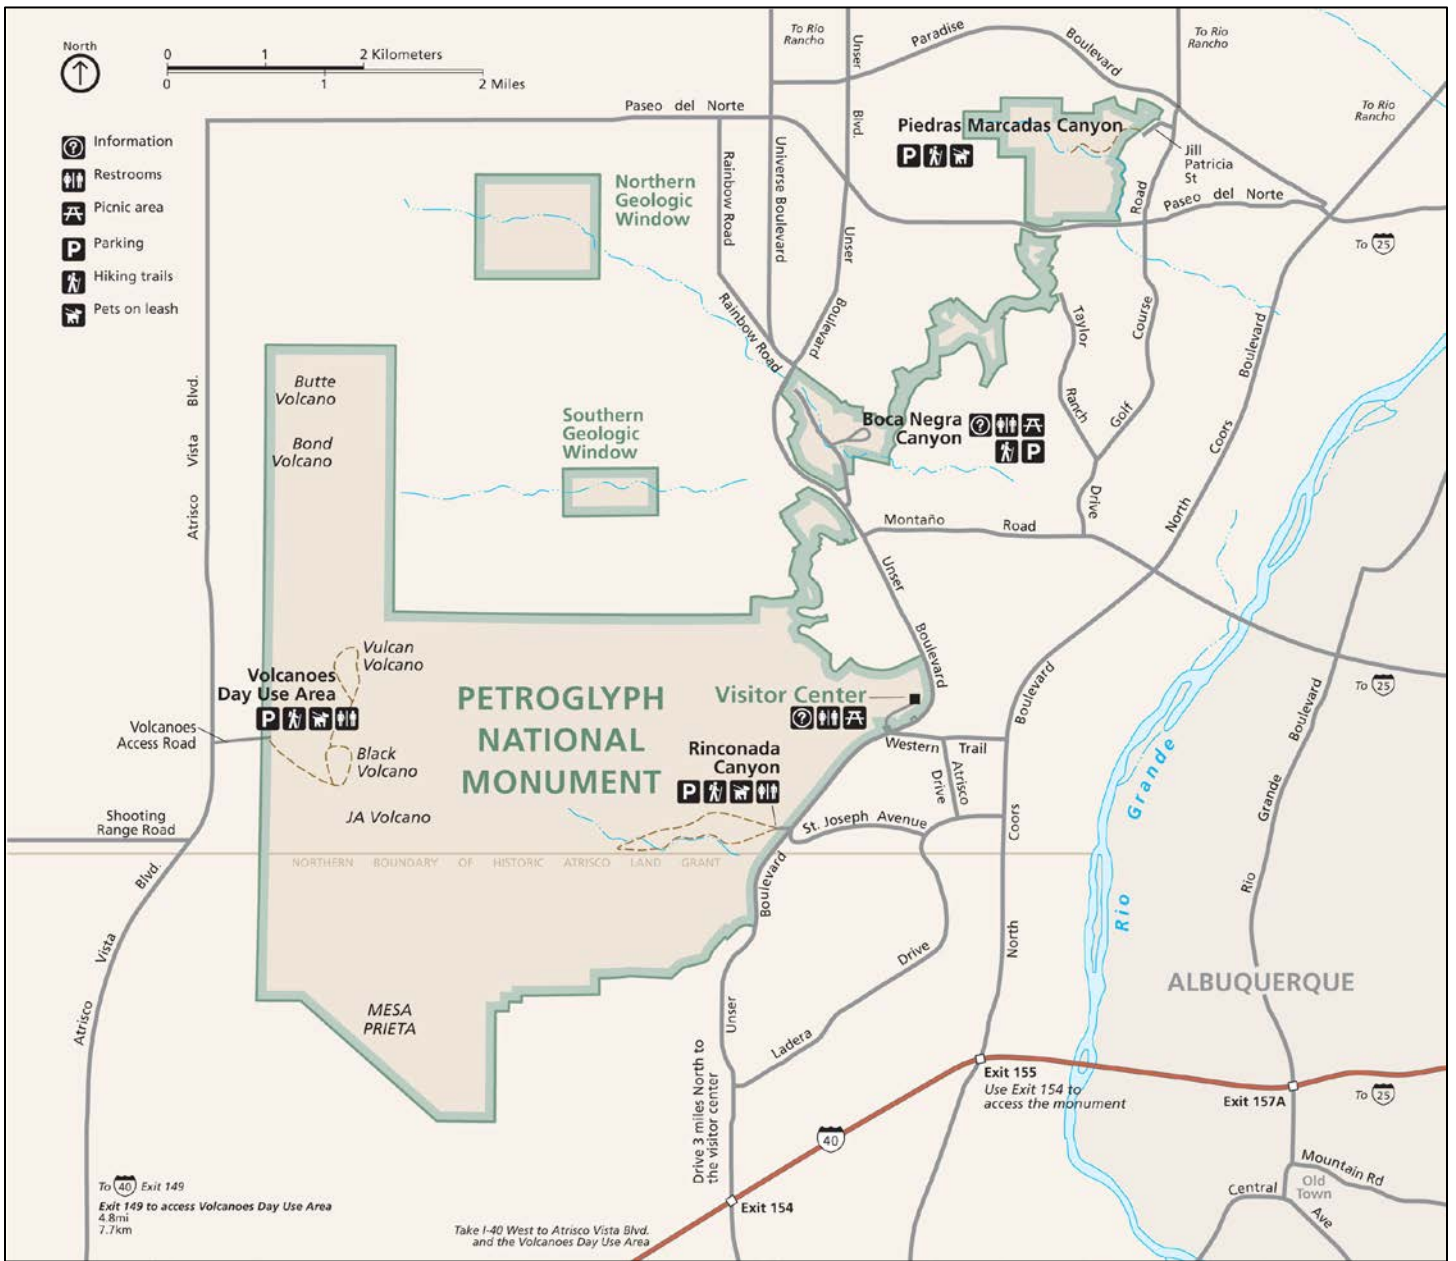

Map to Petroglyph National Monument

Map by National Park Services