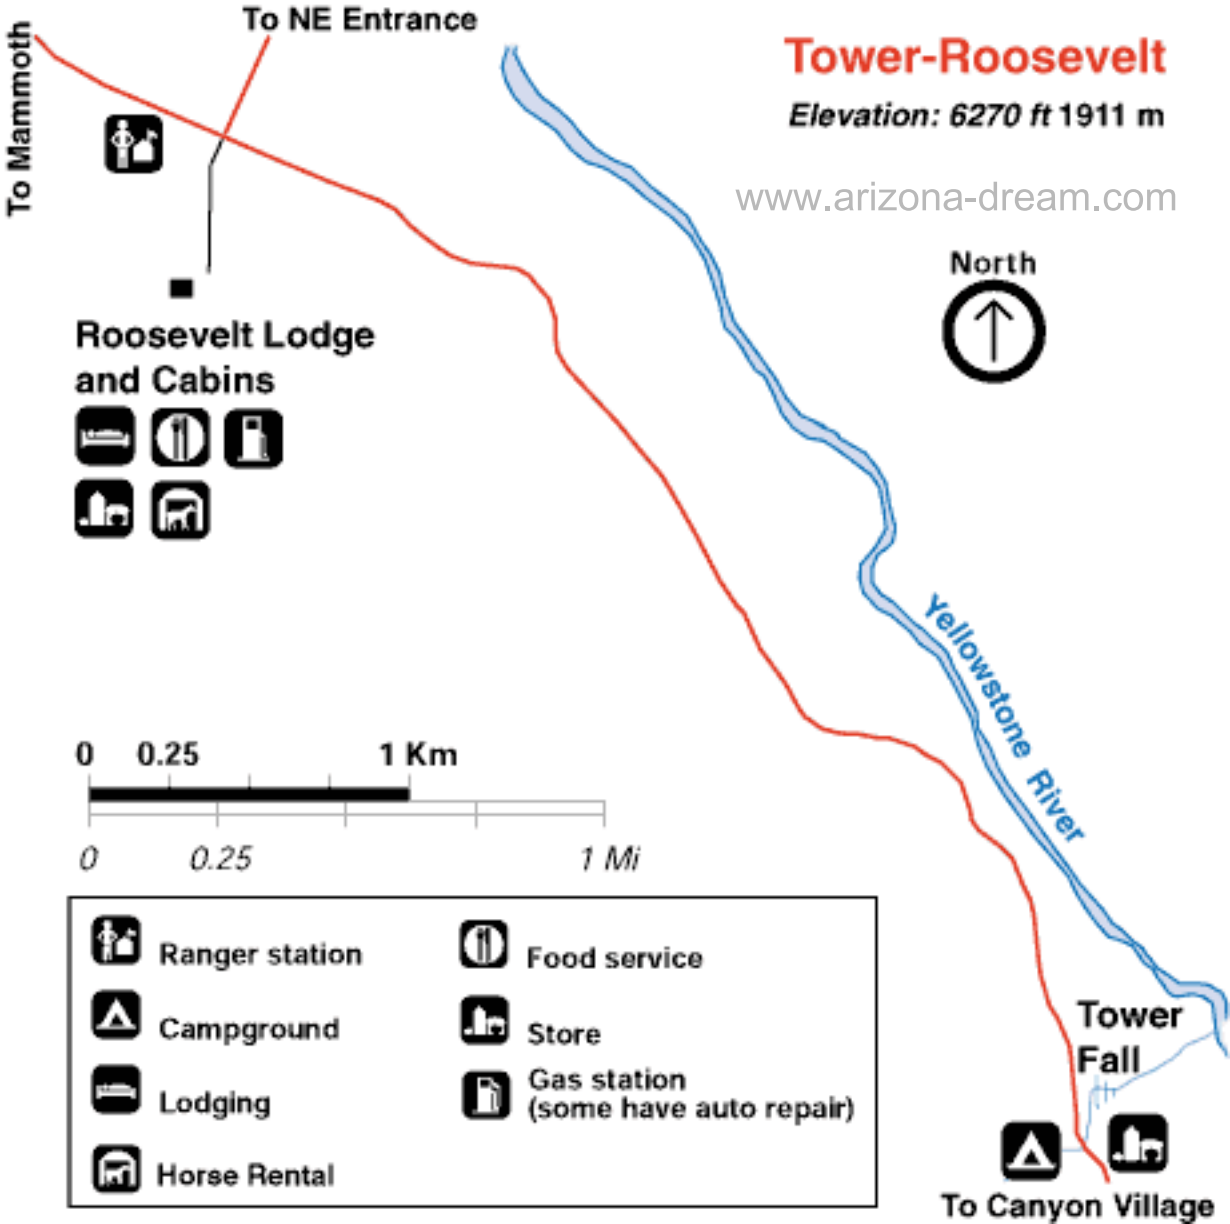

# Tower-Roosevelt

Elevation: 6270 ft 1911 m

[www.arizona-dream.com](http://www.arizona-dream.com)

To Mammoth

To NE Entrance

Roosevelt Lodge and Cabins

- |  |                |  |  |
|--|----------------|--|--|
|  | Ranger station |  | Food service                           |
|  | Campground     |  | Store                                  |
|  | Lodging        |  | Gas station<br>(some have auto repair) |
|  | Horse Rental   |  |  |

Yellowstone River

Tower Fall

To Canyon Village