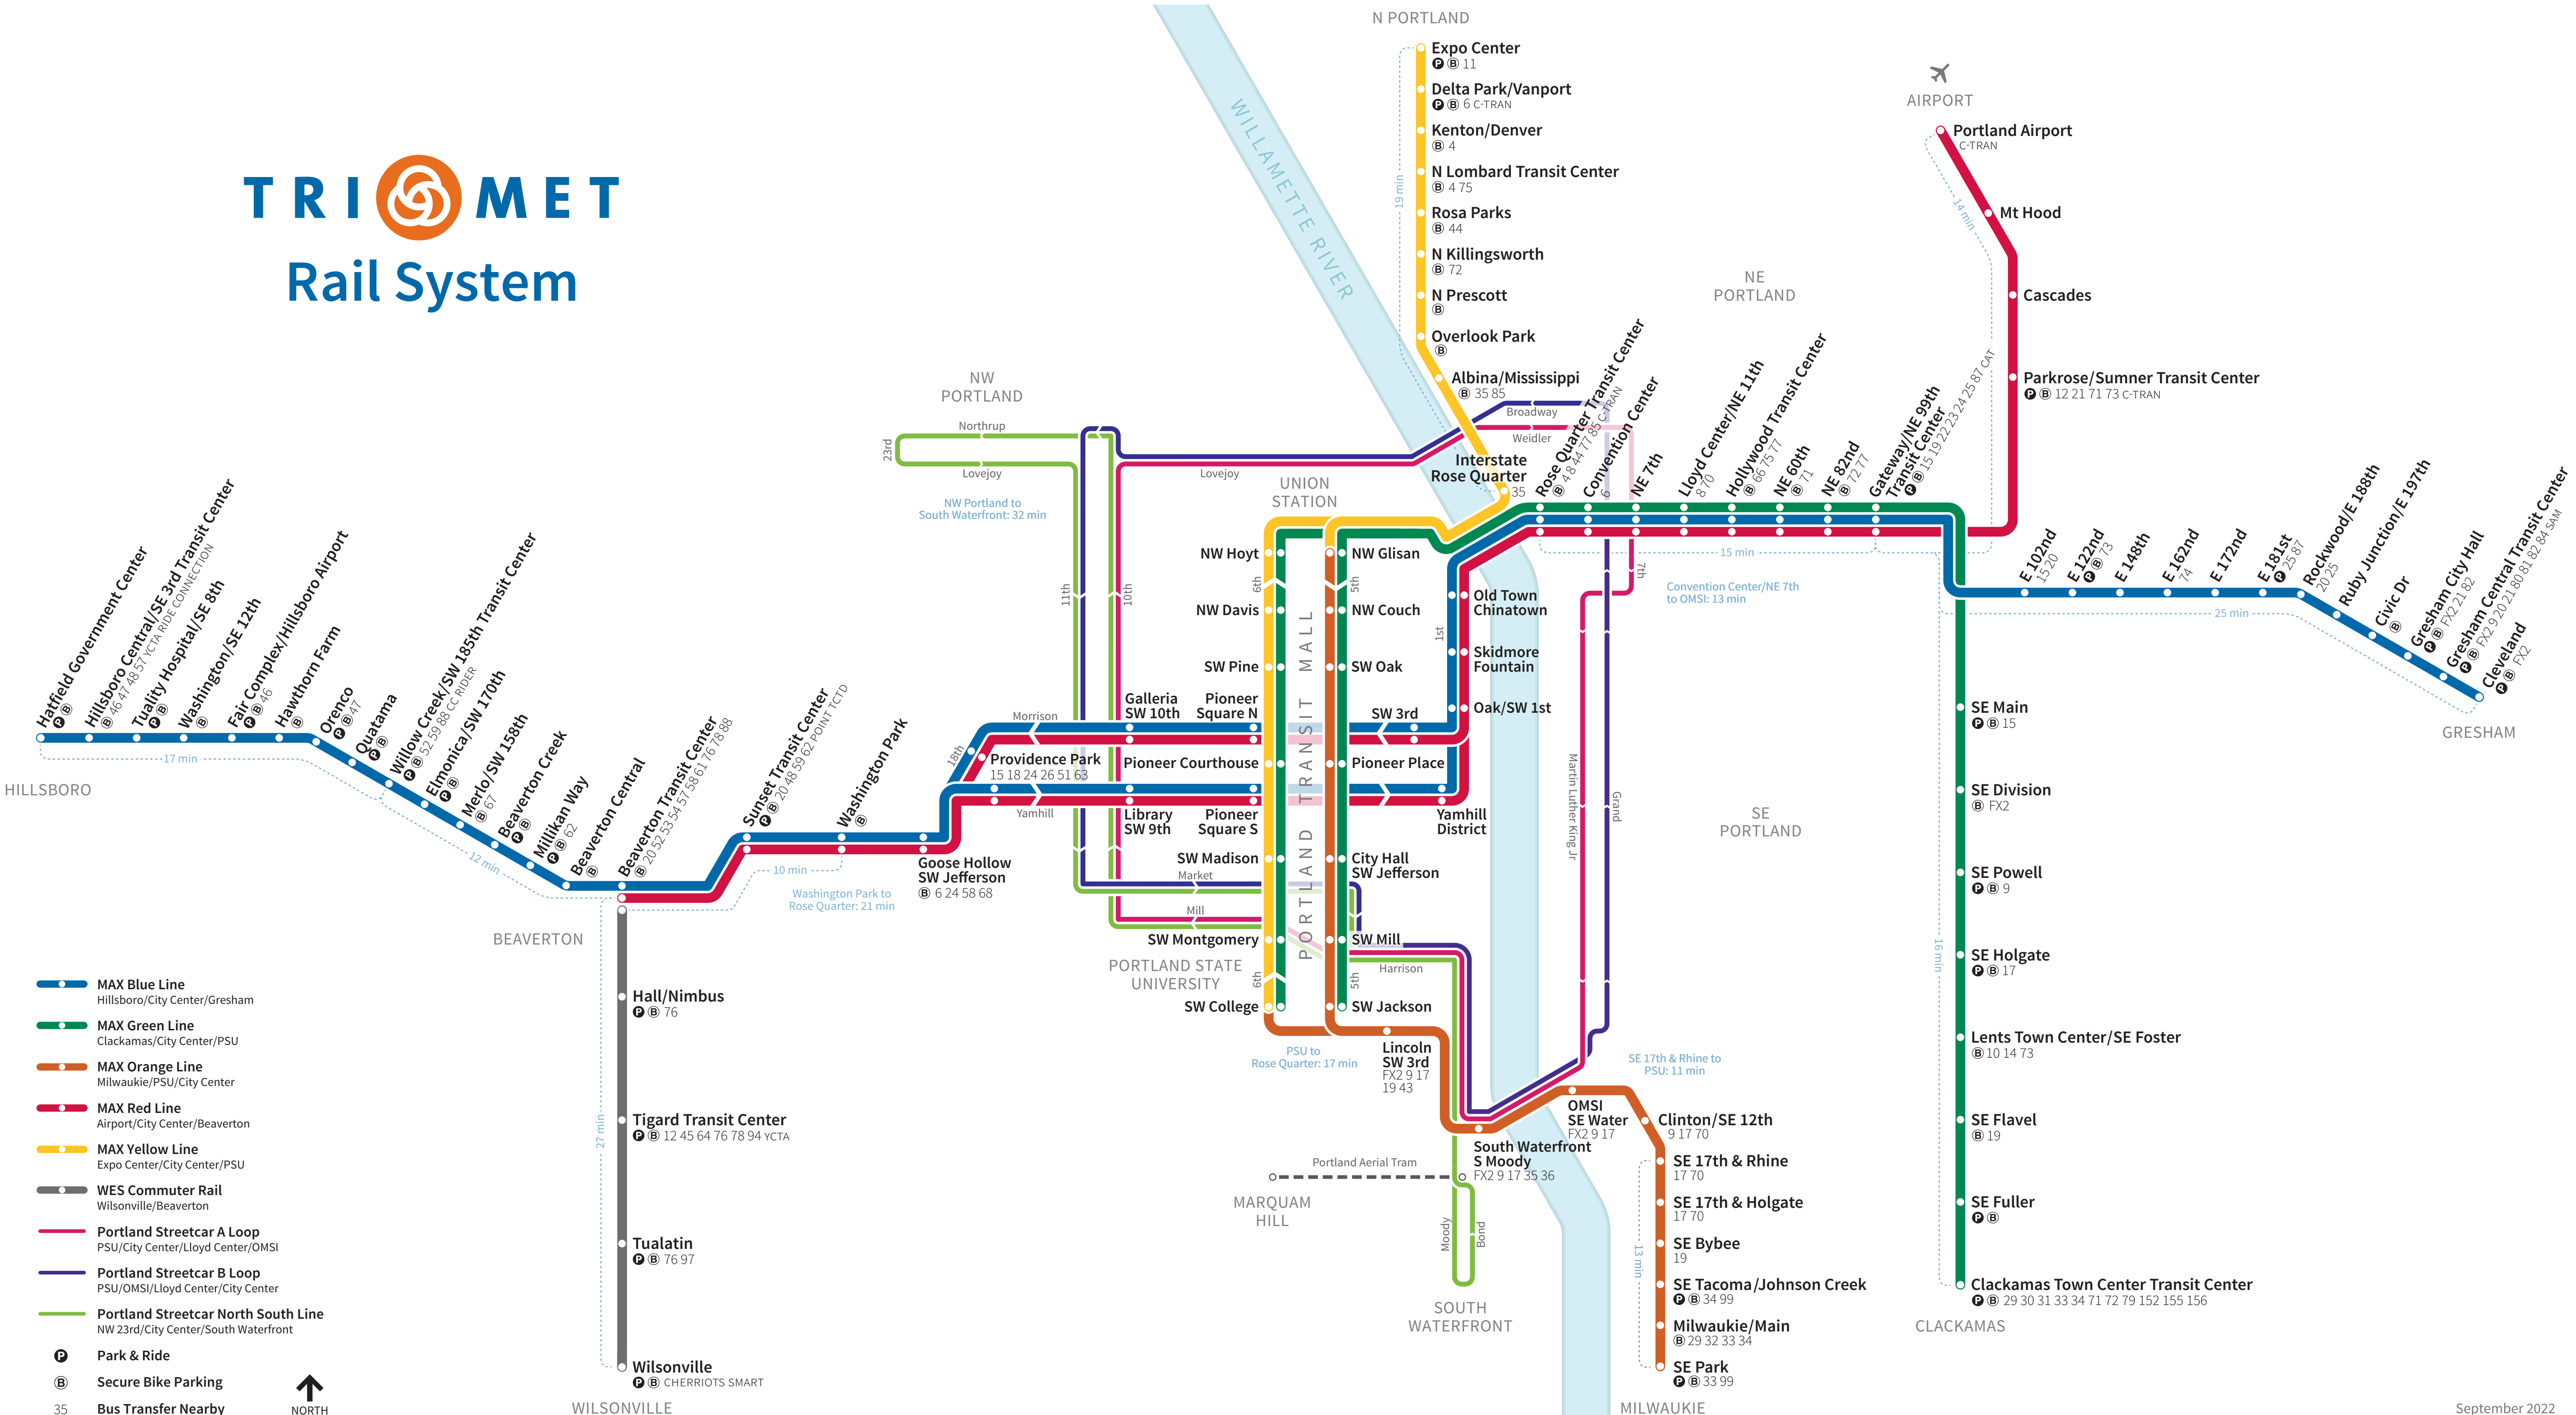

# TRIMET Rail System

- **MAX Blue Line**  
Hillsboro/City Center/Gresham
- **MAX Green Line**  
Clackamas/City Center/PSU
- **MAX Orange Line**  
Milwaukie/PSU/City Center
- **MAX Red Line**  
Airport/City Center/Beaverton
- **MAX Yellow Line**  
Expo Center/City Center/PSU
- **WES Commuter Rail**  
Wilsonville/Beaverton
- **Portland Streetcar A Loop**  
PSU/City Center/Lloyd Center/OMSI
- **Portland Streetcar B Loop**  
PSU/OMSI/Lloyd Center/City Center
- **Portland Streetcar North South Line**  
NW 23rd/City Center/South Waterfront
- P **Park & Ride**
- B **Secure Bike Parking**
- 35 **Bus Transfer Nearby**