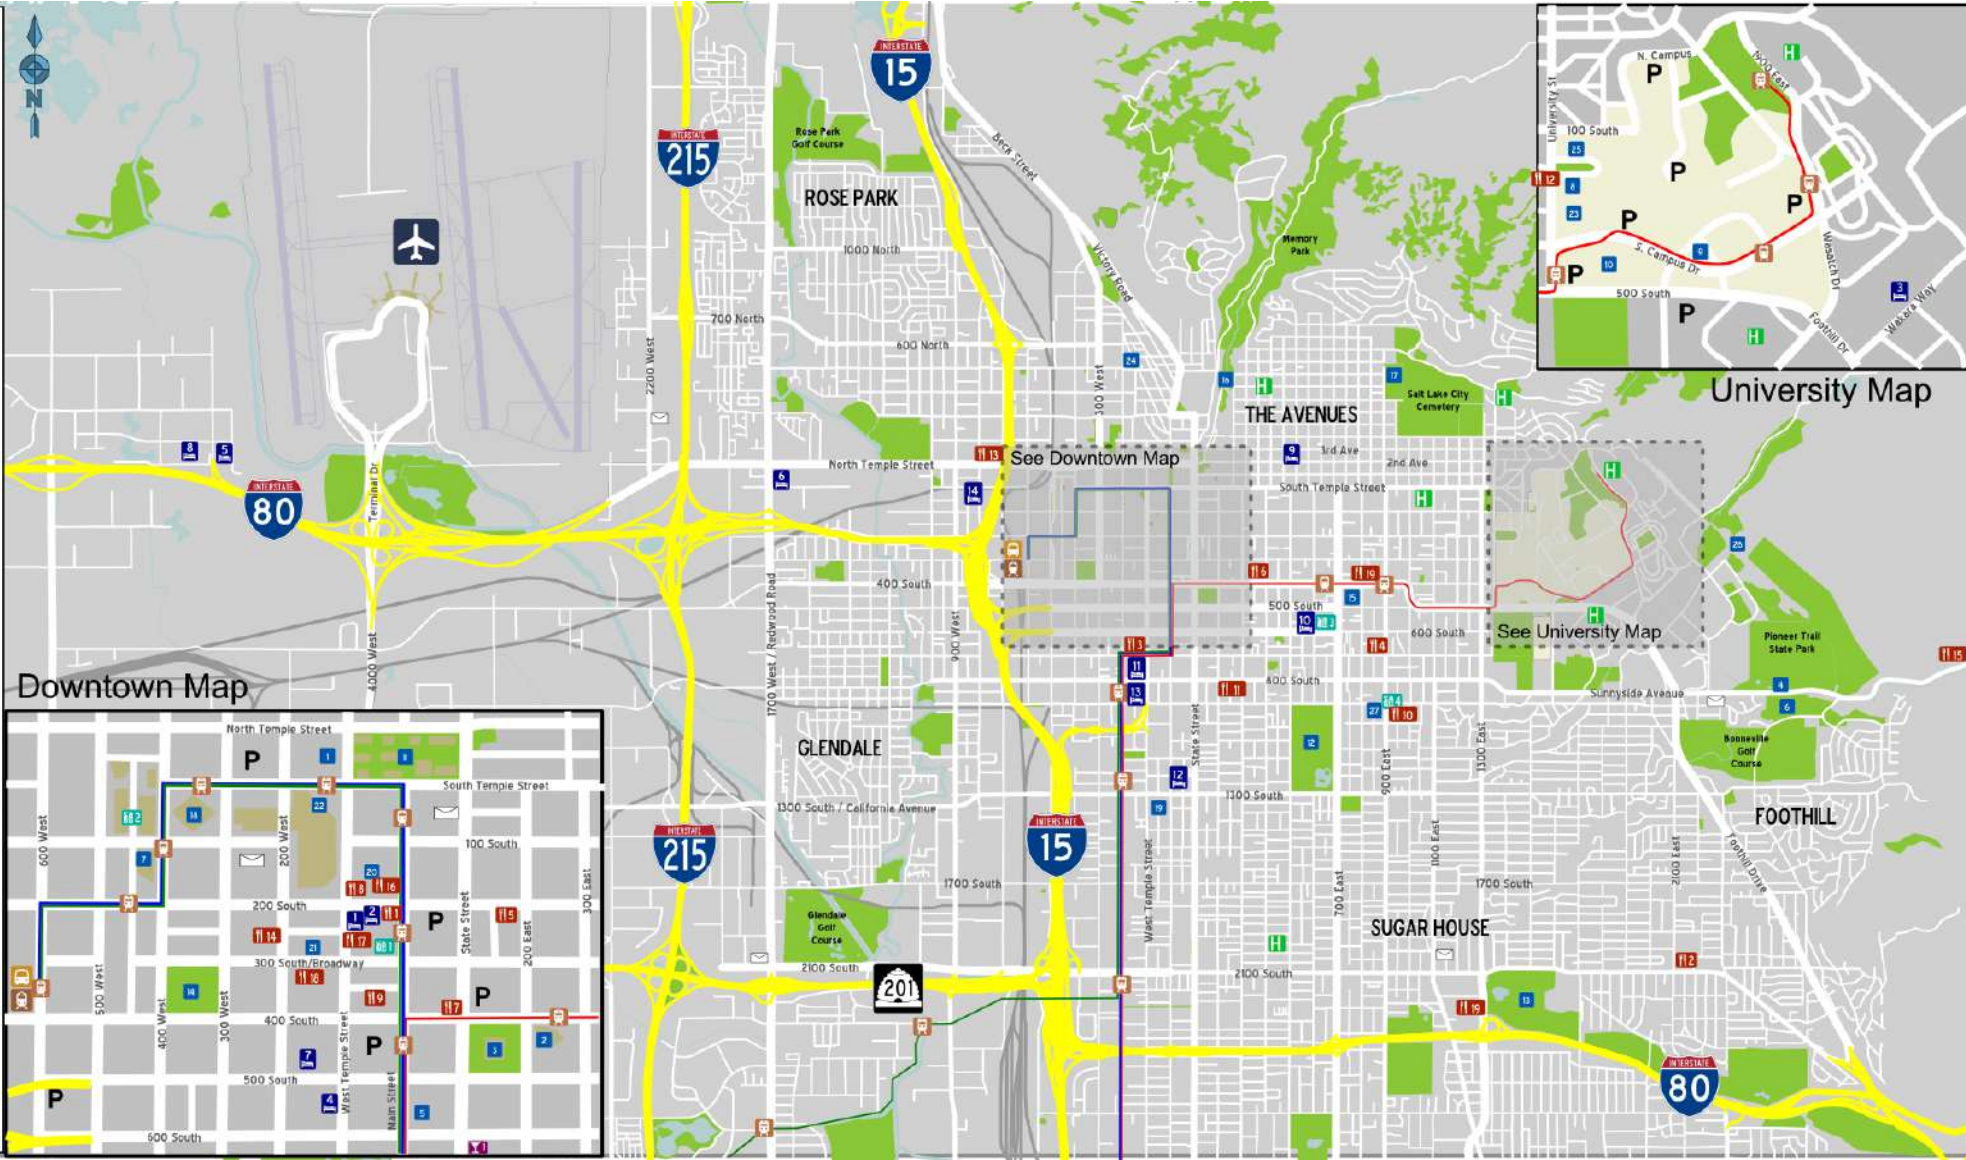

Salt Lake City

See and Do

1. Church History Museum
2. Salt Lake City Main Library
3. Salt Lake City and County Building
4. This Is The Place Heritage Park
5. Grand America Hotel
6. Hogle Zoo
7. Clark Planetarium
8. Utah Museum of Natural History
9. Utah Museum of Fine Art
10. Rice Eccles Olympic Stadium
11. Temple Square
12. Liberty Park
13. Sugarhouse Park
14. Pioneer Park
15. Gilgal Sculpture Garden
16. Memory Grove
17. Lindsay Gardens
18. EnergySolutions Arena
19. Spring Mobile Ballpark
20. Capitol Theater
21. Rose Wagner Theater
22. Abravanel Hall
23. Pioneer Theatre
24. Salt Lake Acting Company
25. Kingsbury Hall
26. Red Butte Gardens
27. Tower Theatre

Eat

1. Bambers
2. Blue Plate Diner
3. Brewvies
4. Cafe Trio
5. Ceders of Lebanon
6. Ichiban Sushi
7. I Love Sushi
8. Lamb's Cafe
9. Market Street Grill
10. Mazza
11. Moccie's Meatballs and More!
12. The Pie Pizzeria
13. The Red Iguana
14. Red Rock Brewing Company
15. Ruth's Diner
16. Siegfried's Dalcattessen
17. Spencer's for Steaks and Chops
18. Squatter's
19. Training Table

Drink

1. The Bayou

Buy

1. Sam Weller's Zion Bookstore
2. Gateway Mall
3. Trolley Square
4. 9th & 9th

Sleep