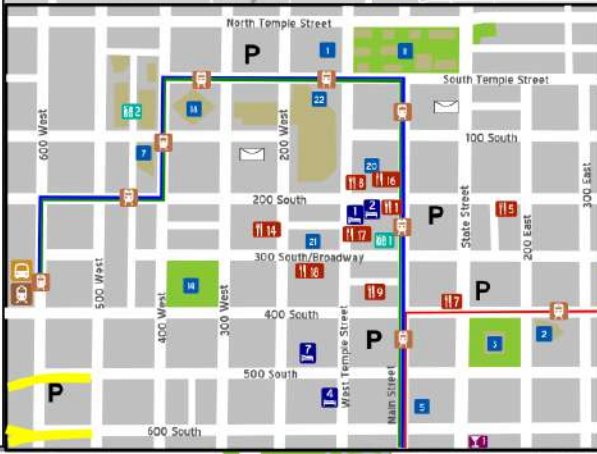

Downtown Map

University Map

See Downtown Map

See University Map